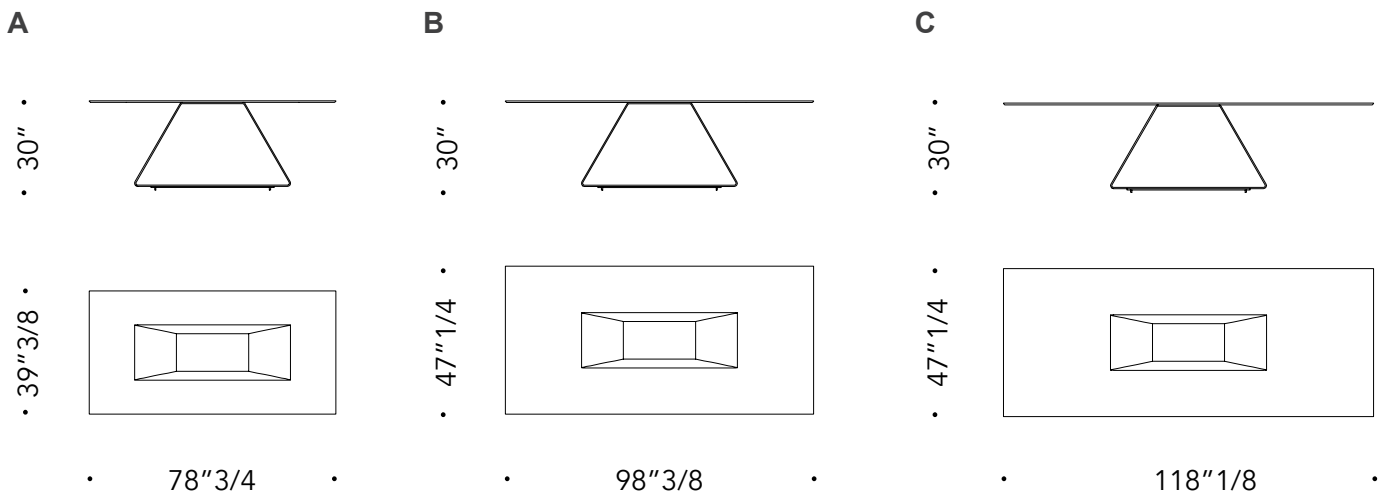

### *MARBLE GLASS AND WOOD GLASS TOP*

1/2" thick Marble Glass or  
Wood Glass with wing edge

Oh

## Dimensions

### Rectangular

A: 78"3/4W x 39"3/8D x 30"H

B: 98"3/8W x 47"1/4D x 30"H

C: 118"1/8W x 47"1/4D x 30"H

### Square-round

D: 78"3/4W x 39"3/8D x 30"H

E: 98"3/8W x 47"1/4D x 30"H

F: 118"1/8W x 47"1/4D x 30"H