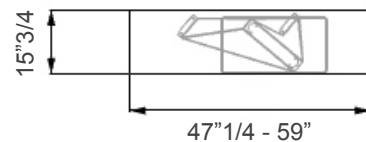

Prisma Steel

Design: Riccardo Lucatello

Description

Free-standing console with metal base and mirror base plate. Top in transparent glass with polished edges or in Marble glass or Wood glass. The base is available in the following combinations: bronze, satin brass or satin dark brass with bronze mirrored base plate, or satin titanium base with smoked mirror base plate. Made in Italy.

Dimensions

A: 47"1/4W x 15"3/4D x 28"3/4H

B: 59"W x 15"3/4D x 28"3/4H

C: 63"W x 19"5/8D x 28"3/4H

A, B

C