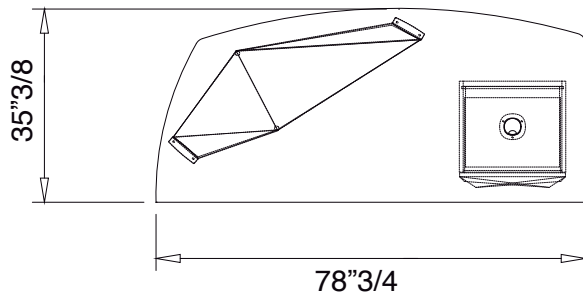

Prisma Steel Desk

Design: Riccardo Lucatello

Description

Desk with metal base in bronze, brass, dark brass or titanium finish. 5/8" thick shaped transparent tempered glass top with cable-hole. Swiveling chest with 3 drawers and support in brushed steel. Drawer unit available in Canaletto Walnut, Canaletto Henné or in matt lacquered wood with shaped fronts, or in wood covered in lacquered glass, latte, nero beluga, fumo, creta with plain fronts. Made in Italy.

Dimensions

78"3/4W x 35"3/8D x 28"3/4H

Drawers in wood or matt lacquered wood with shaped fronts

Drawers covered in lacquered glass with plain fronts