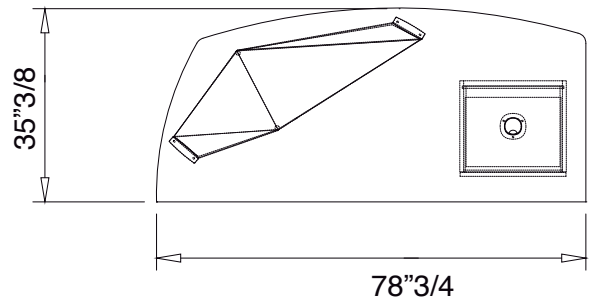

Prisma Steel Desk

Design: Riccardo Lucatello

Description

Desk with metal base in bronze, brass, dark brass or titanium finish. 5/8" thick shaped transparent tempered glass top with cable-hole. Swiveling chest with 3 drawers and support in brushed steel. Drawer unit available in Canaletto Walnut, Canaletto Henné or in matt lacquered wood with shaped fronts, or in wood covered in lacquered glass, latte, nero beluga, fumo, creta with plain fronts. Made in Italy.

Dimensions

78"3/4W x 35"3/8D x 28"3/4H

Drawers in wood or matt lacquered wood with shaped fronts

Drawers covered in lacquered glass with plain fronts