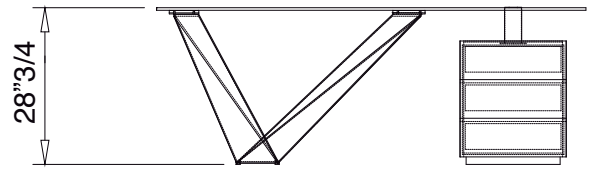

Prisma Steel Desk

Design: Riccardo Lucatello

Description

Desk with metal base in bronze, brass, dark brass or titanium finish. 5/8" thick shaped transparent tempered glass top with cable-hole. Swiveling chest with 3 drawers and support in brushed steel. Drawer unit available in Canaletto Walnut, Canaletto Henné or in matt lacquered wood with shaped fronts, or in wood covered in lacquered glass, latte, nero beluga, fumo, creta with plain fronts. Made in Italy.

Dimensions

78"3/4W x 35"3/8D x 28"3/4H

Drawers in wood or matt lacquered wood with shaped fronts

Drawers covered in lacquered glass with plain fronts