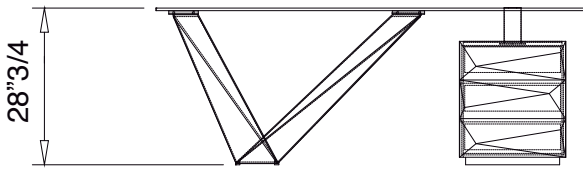

Prisma Steel Desk

Design: Riccardo Lucatello

Description

Desk with metal base in bronze, brass, dark brass or titanium finish. 5/8" thick shaped transparent tempered glass top with cable-hole. Swiveling chest with 3 drawers and support in brushed steel. Drawer unit available in Canaletto Walnut, Canaletto Henné or in matt lacquered wood with shaped fronts, or in wood covered in lacquered glass, latte, nero beluga, fumo, creta with plain fronts. Made in Italy.

Dimensions

78"3/4W x 35"3/8D x 28"3/4H

Drawers in wood or matt lacquered wood with shaped fronts

Drawers covered in lacquered glass with plain fronts