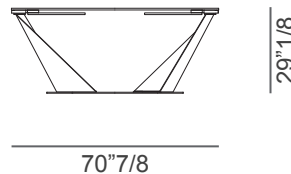

Quartz

Dimensions

A: 63"W x 35"3/8D x 29"1/8H
Extends to 94"1/2

Closed

Open

B: 63"W x 39"3/8D x 29"1/8H
Extends to 94"1/2

C: 63"W x 35"3/8D x 29"1/8H
Extends to 102"3/8

Closed

Open

D: 63"W x 39"3/8D x 29"1/8H
Extends to 102"3/8

E: 70"7/8W x 39"3/8D x 29"1/8H
Extends to 110"1/4

Closed

Open

Quartz

F: 78"3/4W x 39"3/8D x 29"1/8H
Extends to 118"1/8

G: 78"3/4W x 43"1/4D x 29"1/8H
Extends to 118"1/8

Closed

78"3/4

29"1/8

Open

118"1/8

29"1/8

39"3/8 - 43"1/4

Opening mechanism