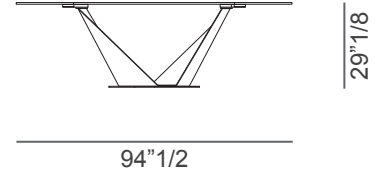

Quartz

Dimensions

A: 63"W x 35"3/8D x 29"1/8H
Extends to 94"1/2

Closed

Open

B: 63"W x 39"3/8D x 29"1/8H
Extends to 94"1/2

C: 63"W x 35"3/8D x 29"1/8H
Extends to 102"3/8

Closed

Open

D: 63"W x 39"3/8D x 29"1/8H
Extends to 102"3/8

E: 70"7/8W x 39"3/8D x 29"1/8H
Extends to 110"1/4

Closed

Open

Quartz

F: 78"3/4W x 39"3/8D x 29"1/8H
Extends to 118"1/8

G: 78"3/4W x 43"1/4D x 29"1/8H
Extends to 118"1/8

Closed

78"3/4

29"1/8

Open

118"1/8

29"1/8

39"3/8 - 43"1/4

Opening mechanism