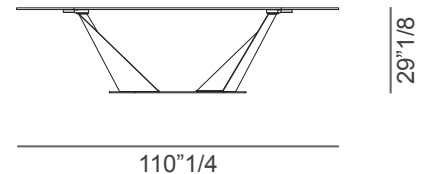

Quartz

Dimensions

A: 63"W x 35"3/8D x 29"1/8H
Extends to 94"1/2

Closed

Open

B: 63"W x 39"3/8D x 29"1/8H
Extends to 94"1/2

C: 63"W x 35"3/8D x 29"1/8H
Extends to 102"3/8

Closed

Open

D: 63"W x 39"3/8D x 29"1/8H
Extends to 102"3/8

E: 70"7/8W x 39"3/8D x 29"1/8H
Extends to 110"1/4

Closed

Open

Quartz

F: 78"3/4W x 39"3/8D x 29"1/8H
Extends to 118"1/8

G: 78"3/4W x 43"1/4D x 29"1/8H
Extends to 118"1/8

Closed

78"3/4

29"1/8

Open

118"1/8

29"1/8

39"3/8 - 43"1/4

Opening mechanism