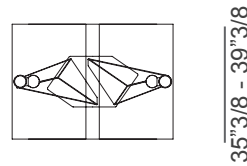

Quartz

Dimensions

A: 63"W x 35"3/8D x 29"1/8H
Extends to 94"1/2

Closed

Open

B: 63"W x 39"3/8D x 29"1/8H
Extends to 94"1/2

C: 63"W x 35"3/8D x 29"1/8H
Extends to 102"3/8

Closed

Open

D: 63"W x 39"3/8D x 29"1/8H
Extends to 102"3/8

E: 70"7/8W x 39"3/8D x 29"1/8H
Extends to 110"1/4

Closed

Open

Quartz

F: 78"3/4W x 39"3/8D x 29"1/8H
Extends to 118"1/8

G: 78"3/4W x 43"1/4D x 29"1/8H
Extends to 118"1/8

Closed

78"3/4

29"1/8

Open

118"1/8

29"1/8

39"3/8 - 43"1/4

Opening mechanism