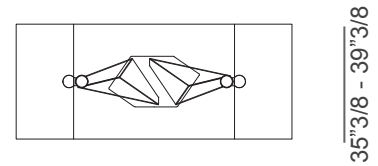

Quartz

Dimensions

A: 63"W x 35"3/8D x 29"1/8H
Extends to 94"1/2

Closed

Open

B: 63"W x 39"3/8D x 29"1/8H
Extends to 94"1/2

C: 63"W x 35"3/8D x 29"1/8H
Extends to 102"3/8

Closed

Open

D: 63"W x 39"3/8D x 29"1/8H
Extends to 102"3/8

E: 70"7/8W x 39"3/8D x 29"1/8H
Extends to 110"1/4

Closed

Open

Quartz

F: 78"3/4W x 39"3/8D x 29"1/8H
Extends to 118"1/8

G: 78"3/4W x 43"1/4D x 29"1/8H
Extends to 118"1/8

Closed

78"3/4

29"1/8

Open

118"1/8

29"1/8

39"3/8 - 43"1/4

Opening mechanism