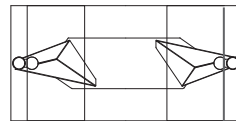

Quartz

Dimensions

A: 63"W x 35"3/8D x 29"1/8H
Extends to 94"1/2

Closed

Open

B: 63"W x 39"3/8D x 29"1/8H
Extends to 94"1/2

C: 63"W x 35"3/8D x 29"1/8H
Extends to 102"3/8

Closed

Open

D: 63"W x 39"3/8D x 29"1/8H
Extends to 102"3/8

E: 70"7/8W x 39"3/8D x 29"1/8H
Extends to 110"1/4

Closed

Open

Quartz

F: 78"3/4W x 39"3/8D x 29"1/8H
Extends to 118"1/8

G: 78"3/4W x 43"1/4D x 29"1/8H
Extends to 118"1/8

Closed

78"3/4

29"1/8

Open

118"1/8

29"1/8

39"3/8 - 43"1/4

Opening mechanism