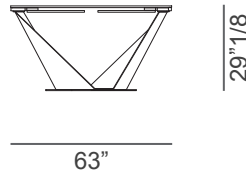

Quartz

Dimensions

A: 63"W x 35"3/8D x 29"1/8H
Extends to 94"1/2

Closed

Open

B: 63"W x 39"3/8D x 29"1/8H
Extends to 94"1/2

C: 63"W x 35"3/8D x 29"1/8H
Extends to 102"3/8

Closed

Open

D: 63"W x 39"3/8D x 29"1/8H
Extends to 102"3/8

E: 70"7/8W x 39"3/8D x 29"1/8H
Extends to 110"1/4

Closed

Open

Quartz

F: 78"3/4W x 39"3/8D x 29"1/8H
Extends to 118"1/8

G: 78"3/4W x 43"1/4D x 29"1/8H
Extends to 118"1/8

Closed

78"3/4

29"1/8

Open

118"1/8

29"1/8

39"3/8 - 43"1/4

Opening mechanism