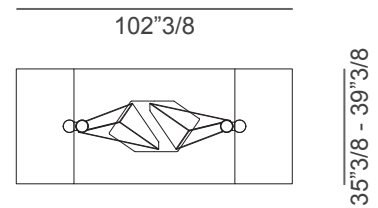

Quartz

Dimensions

A: 63"W x 35"3/8D x 29"1/8H
Extends to 94"1/2

Closed

Open

B: 63"W x 39"3/8D x 29"1/8H
Extends to 94"1/2

C: 63"W x 35"3/8D x 29"1/8H
Extends to 102"3/8

Closed

Open

D: 63"W x 39"3/8D x 29"1/8H
Extends to 102"3/8

E: 70"7/8W x 39"3/8D x 29"1/8H
Extends to 110"1/4

Closed

Open

Quartz

F: 78"3/4W x 39"3/8D x 29"1/8H
Extends to 118"1/8

G: 78"3/4W x 43"1/4D x 29"1/8H
Extends to 118"1/8

Closed

78"3/4

29"1/8

Open

118"1/8

29"1/8

39"3/8 - 43"1/4

Opening mechanism