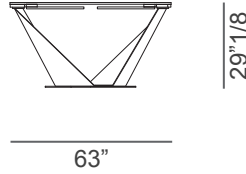

Quartz

Dimensions

A: 63"W x 35"3/8D x 29"1/8H
Extends to 94"1/2

Closed

Open

B: 63"W x 39"3/8D x 29"1/8H
Extends to 94"1/2

C: 63"W x 35"3/8D x 29"1/8H
Extends to 102"3/8

Closed

Open

D: 63"W x 39"3/8D x 29"1/8H
Extends to 102"3/8

E: 70"7/8W x 39"3/8D x 29"1/8H
Extends to 110"1/4

Closed

Open

Quartz

F: 78"3/4W x 39"3/8D x 29"1/8H
Extends to 118"1/8

G: 78"3/4W x 43"1/4D x 29"1/8H
Extends to 118"1/8

Closed

78"3/4

29"1/8

Open

118"1/8

29"1/8

39"3/8 - 43"1/4

Opening mechanism