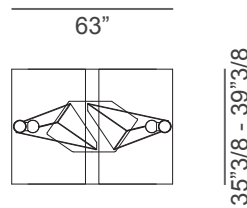

Quartz

Dimensions

A: 63"W x 35"3/8D x 29"1/8H
Extends to 94"1/2

Closed

Open

B: 63"W x 39"3/8D x 29"1/8H
Extends to 94"1/2

C: 63"W x 35"3/8D x 29"1/8H
Extends to 102"3/8

Closed

Open

D: 63"W x 39"3/8D x 29"1/8H
Extends to 102"3/8

E: 70"7/8W x 39"3/8D x 29"1/8H
Extends to 110"1/4

Closed

Open

Quartz

F: 78"3/4W x 39"3/8D x 29"1/8H
Extends to 118"1/8

G: 78"3/4W x 43"1/4D x 29"1/8H
Extends to 118"1/8

Closed

78"3/4

29"1/8

Open

118"1/8

29"1/8

39"3/8 - 43"1/4

Opening mechanism