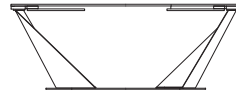

Quartz

Dimensions

A: 63"W x 35"3/8D x 29"1/8H
Extends to 94"1/2

Closed

Open

B: 63"W x 39"3/8D x 29"1/8H
Extends to 94"1/2

C: 63"W x 35"3/8D x 29"1/8H
Extends to 102"3/8

Closed

Open

D: 63"W x 39"3/8D x 29"1/8H
Extends to 102"3/8

E: 70"7/8W x 39"3/8D x 29"1/8H
Extends to 110"1/4

Closed

Open

Quartz

F: 78"3/4W x 39"3/8D x 29"1/8H
Extends to 118"1/8

G: 78"3/4W x 43"1/4D x 29"1/8H
Extends to 118"1/8

Closed

78"3/4

29"1/8

Open

118"1/8

29"1/8

39"3/8 - 43"1/4

Opening mechanism