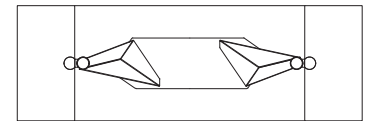

Quartz

Dimensions

A: 63"W x 35"3/8D x 29"1/8H
Extends to 94"1/2

Closed

Open

B: 63"W x 39"3/8D x 29"1/8H
Extends to 94"1/2

C: 63"W x 35"3/8D x 29"1/8H
Extends to 102"3/8

Closed

Open

D: 63"W x 39"3/8D x 29"1/8H
Extends to 102"3/8

E: 70"7/8W x 39"3/8D x 29"1/8H
Extends to 110"1/4

Closed

Open

Quartz

F: 78"3/4W x 39"3/8D x 29"1/8H
Extends to 118"1/8

G: 78"3/4W x 43"1/4D x 29"1/8H
Extends to 118"1/8

Closed

78"3/4

29"1/8

Open

118"1/8

29"1/8

39"3/8 - 43"1/4

Opening mechanism