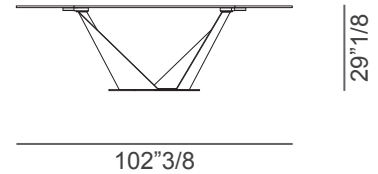

Quartz

Dimensions

A: 63"W x 35"3/8D x 29"1/8H
Extends to 94"1/2

Closed

Open

B: 63"W x 39"3/8D x 29"1/8H
Extends to 94"1/2

C: 63"W x 35"3/8D x 29"1/8H
Extends to 102"3/8

Closed

Open

D: 63"W x 39"3/8D x 29"1/8H
Extends to 102"3/8

E: 70"7/8W x 39"3/8D x 29"1/8H
Extends to 110"1/4

Closed

Open

Quartz

F: 78"3/4W x 39"3/8D x 29"1/8H
Extends to 118"1/8

G: 78"3/4W x 43"1/4D x 29"1/8H
Extends to 118"1/8

Closed

78"3/4

29"1/8

Open

118"1/8

29"1/8

39"3/8 - 43"1/4

Opening mechanism