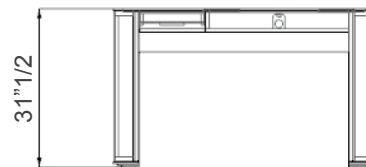

San Marco

Design: Tulczinsky

Description

Vanity with wooden structure in Canaletto Hennè, shiny Ebony wood or shiny lacquered wood with one drawer and a flap door with mirror and lighting. Sides upholstered in Fabric or Leather with quilting. Inner sides in shiny lacquered wood. Detail on the top in satin Brass finish. Made in Italy.

Dimensions

51"1/8W x 19"5/8D x 31"1/2H

San Marco quilting