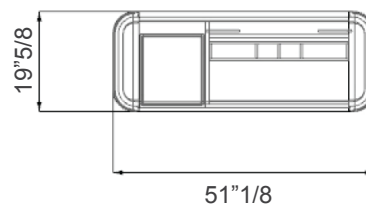

San Marco

Design: Tulczinsky

Description

Vanity with wooden structure in Canaletto Hennè, shiny Ebony wood or shiny lacquered wood with one drawer and a flap door with mirror and lighting. Sides upholstered in Fabric or Leather with quilting. Inner sides in shiny lacquered wood. Detail on the top in satin Brass finish. Made in Italy.

Dimensions

51"1/8W x 19"5/8D x 31"1/2H

San Marco quilting