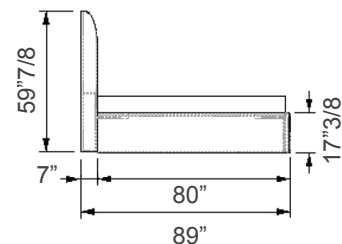

San Marco XL

Design: Reflex

Description

Bed with padded headboard and sides, covered with Fabric or Leather as per collection. Quilted headboard. Joints in Nero Beluga shiny lacquered wood. Optional LED reading lights and arrangement to install lights. Made in Italy.

Dimensions

A) Queen size: 139"W x 89"D x 59"7/8H
Slats: 60"1/4W x 80"D. Base height: 17"3/8

B) King size: 154"3/4W x 89"D x 59"7/8H
Slats: 76"3/4W x 80"D. Base height: 17"3/8

Headboard width: 7"