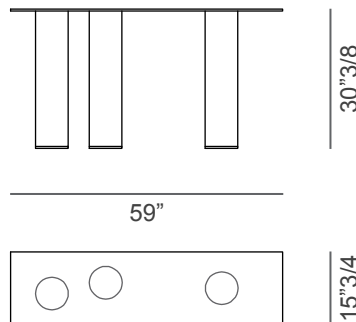

Signore degli Anelli

Design: Reflex

Description

Console with base composed of 3 cylinders in borosilicate glass, with shaded sputtering finish in bronze, silver or copper. Top available in 1/2" thick glass with polished edges or in 1"5/8 thick bevelled Marble Glass or Wood Glass with edges in bronze finish. Made in Italy.

Dimensions

A: 59"W x 15"3/4D x 30"3/8H
B: 59"W x 15"3/4D x 31"1/2H

A Glass top

B Marble / Wood Glass top