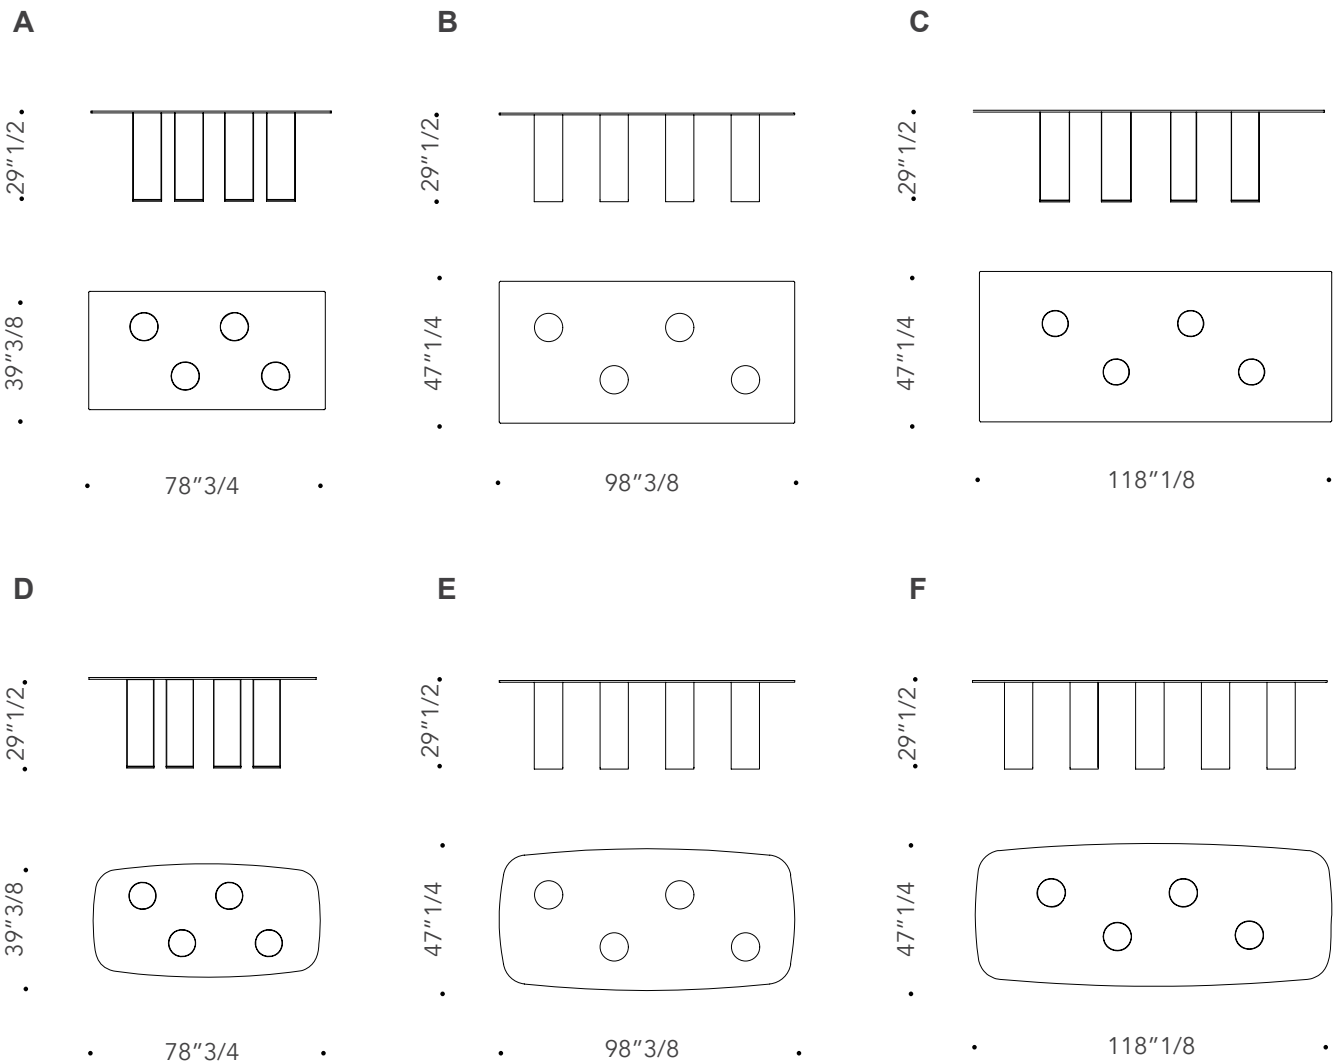

Signore degli Anelli

Design: Reflex

Description

Table with base composed by Murano glass cylinders in the colors: transparent, red, blue, aquamarine, amber, tobacco or amethyst. Cylinders also available in shaded sputtering finish bronze, silver or copper. Top in glass with polished edges or in Marble glass / Wood glass with wing edge. Made in Italy.

Signore degli Anelli

Dimensions

Rectangular

A: 78"3/4W x 39"3/8D x 29"1/2H - 4 cylinders

B: 98"3/8W x 47"1/4D x 29"1/2H - 4 cylinders

C: 118"1/8W x 47"1/4D x 29"1/2H - 4 cylinders

Square-round

D: 78"3/4W x 39"3/8D x 29"1/2H - 4 cylinders

E: 98"3/8W x 47"1/4D x 29"1/2H - 4 cylinders

F: 118"1/8W x 47"1/4D x 29"1/2H - 4 cylinders

Signore degli Anelli

Customization

Position of the cylinders can be customized.

Please send an email at contact@cassoni.com with a drawing of your desired layout.