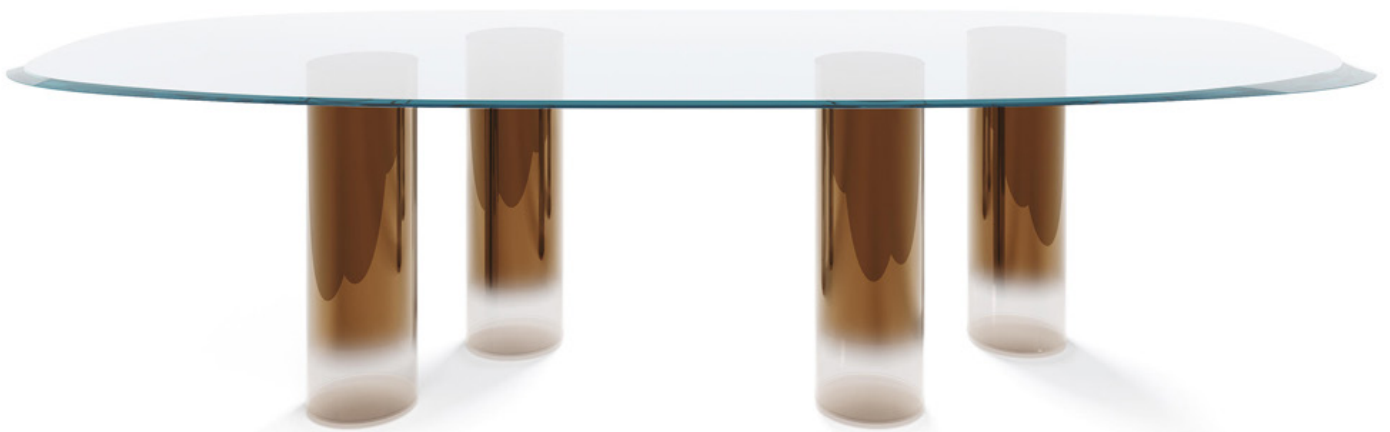

Signore degli Anelli

Design: Reflex

Description

Dining table with base composed of three or four Murano glass cylinders, available in various finishes. Irregular shaped top in 3/4" thick extra clear glass with double bevel. Made in Italy.

Signore degli Anelli

Dimensions

A: Ø55"1/8 x 29"1/2H

B: Ø70"7/8 x 29"1/2H

C: 78"3/4W x 47"1/4D x 29"1/2H

D: 98"3/8W x 47"1/4D x 29"1/2H

E: 118"1/8W x 47"1/4D x 29"1/2H