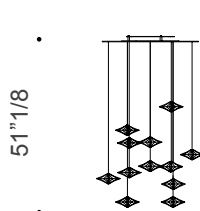

Sirius

Design: Reflex

Description

Suspension lamp with lacquered or mirrored glass support and suspended transparent or colored borosilicate glass disks with LED inside (1,5W G4 12V 2700K). Closing frame between ceiling and plate available on demand. Also available as a single pendant with matt black canopy. Customized versions available on request for both dimension and shape. Made in Italy.

Sirius

Dimensions

Single Pendant: Ø7" x 51"1/8 - 236"1/4 Max.H

A: Ø23"5/8 x 51"1/8H - 5 disks

B: Ø31"1/2 x 51"1/8H - 12 disks

C: 47"1/4W x 15"3/4D x 51"1/8H - 12 disks

D: Ø39"3/8 x 51"1/8H - 25 disks

E: Ø51"1/8 x 86"5/8H - 50 disks

F: Ø58"1/4 x 86"5/8H - 100 disks

G: 118"1/8W x 47"1/4D x 86"5/8H - 178 disks

1 disk

A 5 disks

B 12 disks

C 12 disks

D 25 disks

E 50 disks