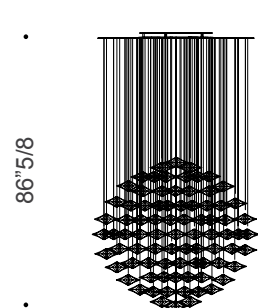

Sirius

Dimensions

Single Pendant: Ø7" x 51"1/8 - 236"1/4 Max.H

A: Ø23"5/8 x 51"1/8H - 5 disks

B: Ø31"1/2 x 51"1/8H - 12 disks

C: 47"1/4W x 15"3/4D x 51"1/8H - 12 disks

D: Ø39"3/8 x 51"1/8H - 25 disks

E: Ø51"1/8 x 86"5/8H - 50 disks

F: Ø58"1/4 x 86"5/8H - 100 disks

G: 118"1/8W x 47"1/4D x 86"5/8H - 178 disks

F 100 disks