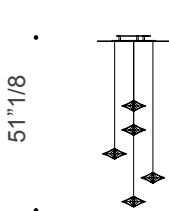

Sirius

Design: Reflex

Description

Suspension lamp with lacquered or mirrored glass support and suspended transparent or colored borosilicate glass disks with LED inside (1,5W G4 12V 2700K). Closing frame between ceiling and plate available on demand. Also available as a single pendant with matt black canopy. Customized versions available on request for both dimension and shape. Made in Italy.

Sirius

Dimensions

Single Pendant: Ø7" x 51"1/8 - 236"1/4 Max.H

A: Ø23"5/8 x 51"1/8H - 5 disks

B: Ø31"1/2 x 51"1/8H - 12 disks

C: 47"1/4W x 15"3/4D x 51"1/8H - 12 disks

D: Ø39"3/8 x 51"1/8H - 25 disks

E: Ø51"1/8 x 86"5/8H - 50 disks

F: Ø58"1/4 x 86"5/8H - 100 disks

G: 118"1/8W x 47"1/4D x 86"5/8H - 178 disks

1 disk

A 5 disks

B 12 disks

C 12 disks

D 25 disks

E 50 disks