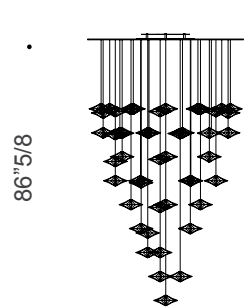

Sirius

Design: Reflex

Description

Suspension lamp with lacquered or mirrored glass support and suspended transparent or colored borosilicate glass disks with LED inside (1,5W G4 12V 2700K). Closing frame between ceiling and plate available on demand. Also available as a single pendant with matt black canopy. Customized versions available on request for both dimension and shape. Made in Italy.

Sirius

Dimensions

Single Pendant: Ø7" x 51"1/8 - 236"1/4 Max.H

A: Ø23"5/8 x 51"1/8H - 5 disks

B: Ø31"1/2 x 51"1/8H - 12 disks

C: 47"1/4W x 15"3/4D x 51"1/8H - 12 disks

D: Ø39"3/8 x 51"1/8H - 25 disks

E: Ø51"1/8 x 86"5/8H - 50 disks

F: Ø58"1/4 x 86"5/8H - 100 disks

G: 118"1/8W x 47"1/4D x 86"5/8H - 178 disks

1 disk

A 5 disks

B 12 disks

C 12 disks

D 25 disks

E 50 disks