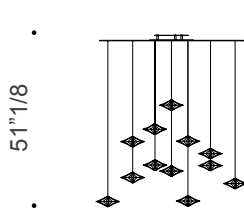

Sirius

Design: Reflex

Description

Suspension lamp with lacquered or mirrored glass support and suspended transparent or colored borosilicate glass disks with LED inside (1,5W G4 12V 2700K). Closing frame between ceiling and plate available on demand. Also available as a single pendant with matt black canopy. Customized versions available on request for both dimension and shape. Made in Italy.

Sirius

Dimensions

Single Pendant: Ø7" x 51"1/8 - 236"1/4 Max.H

A: Ø23"5/8 x 51"1/8H - 5 disks

B: Ø31"1/2 x 51"1/8H - 12 disks

C: 47"1/4W x 15"3/4D x 51"1/8H - 12 disks

D: Ø39"3/8 x 51"1/8H - 25 disks

E: Ø51"1/8 x 86"5/8H - 50 disks

F: Ø58"1/4 x 86"5/8H - 100 disks

G: 118"1/8W x 47"1/4D x 86"5/8H - 178 disks

1 disk

A 5 disks

B 12 disks

C 12 disks

D 25 disks

E 50 disks