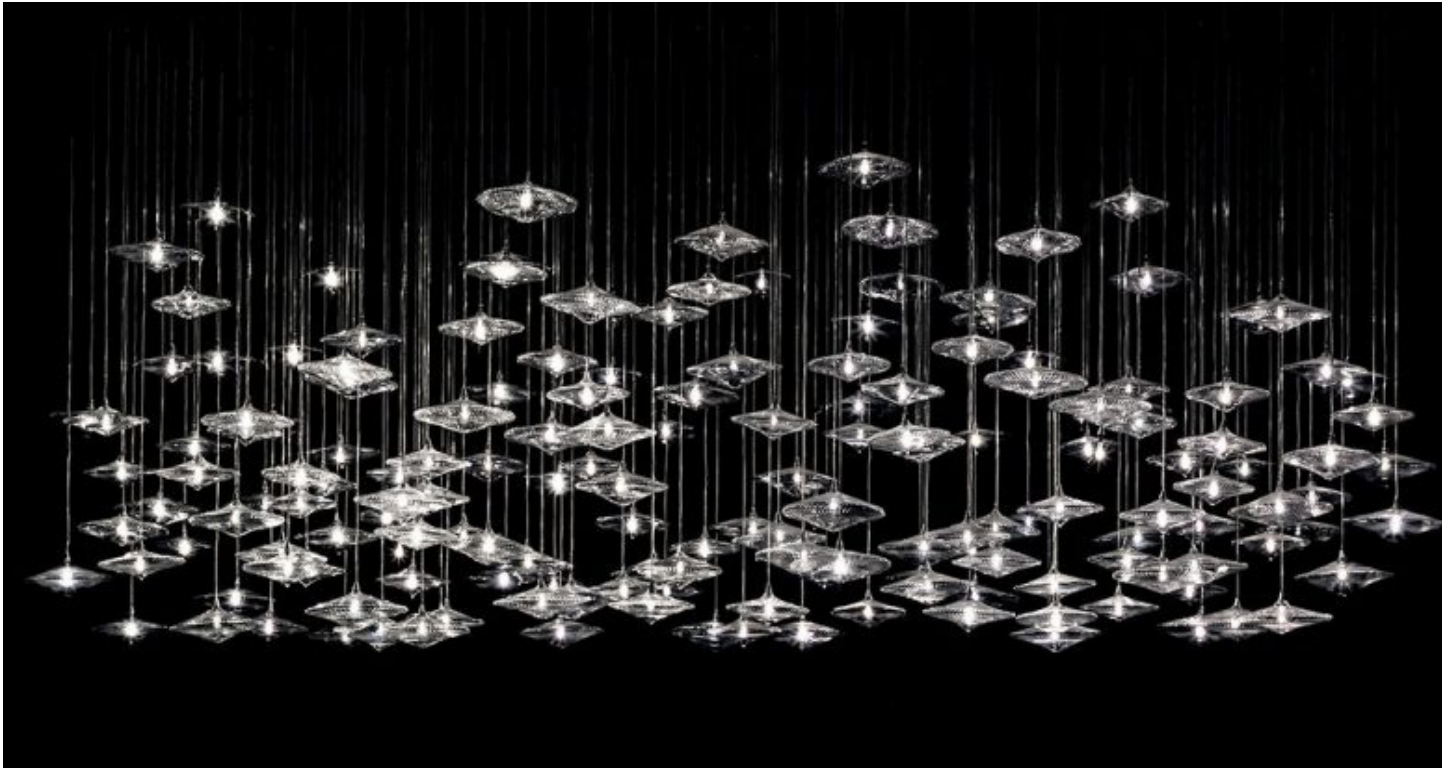

Sirius

Design: Reflex

Description

Suspension lamp with lacquered or mirrored glass support and suspended transparent or colored borosilicate glass disks with LED inside (1,5W G4 12V 2700K). Closing frame between ceiling and plate available on demand. Also available as a single pendant with matt black canopy. Customized versions available on request for both dimension and shape. Made in Italy.

Sirius

Dimensions

Single Pendant: Ø7" x 51"1/8 - 236"1/4 Max.H

A: Ø23"5/8 x 51"1/8H - 5 disks

B: Ø31"1/2 x 51"1/8H - 12 disks

C: 47"1/4W x 15"3/4D x 51"1/8H - 12 disks

D: Ø39"3/8 x 51"1/8H - 25 disks

E: Ø51"1/8 x 86"5/8H - 50 disks