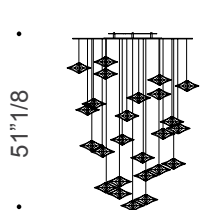

Sirius

Design: Reflex

Description

Suspension lamp with lacquered or mirrored glass support and suspended transparent or colored borosilicate glass disks with LED inside (1,5W G4 12V 2700K). Closing frame between ceiling and plate available on demand. Also available as a single pendant with matt black canopy. Customized versions available on request for both dimension and shape. Made in Italy.

Sirius

Dimensions

Single Pendant: Ø7" x 51"1/8 - 236"1/4 Max.H

A: Ø23"5/8 x 51"1/8H - 5 disks

B: Ø31"1/2 x 51"1/8H - 12 disks

C: 47"1/4W x 15"3/4D x 51"1/8H - 12 disks

D: Ø39"3/8 x 51"1/8H - 25 disks

E: Ø51"1/8 x 86"5/8H - 50 disks

F: Ø58"1/4 x 86"5/8H - 100 disks

G: 118"1/8W x 47"1/4D x 86"5/8H - 178 disks

1 disk

A 5 disks

B 12 disks

C 12 disks

D 25 disks

E 50 disks