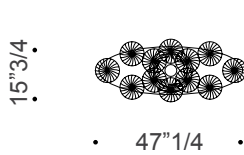

Sirius

Dimensions

Single Pendant: Ø7" x 51"1/8 - 236"1/4 Max.H

A: Ø23"5/8 x 51"1/8H - 5 disks

B: Ø31"1/2 x 51"1/8H - 12 disks

C: 47"1/4W x 15"3/4D x 51"1/8H - 12 disks

D: Ø39"3/8 x 51"1/8H - 25 disks

E: Ø51"1/8 x 86"5/8H - 50 disks

F: Ø58"1/4 x 86"5/8H - 100 disks

G: 118"1/8W x 47"1/4D x 86"5/8H - 178 disks

1 disk

A 5 disks

B 12 disks

C 12 disks

D 25 disks

E 50 disks