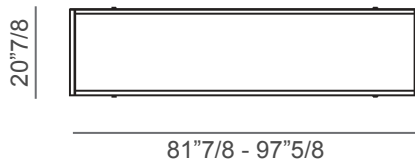

Uro

Dimensions

G: 81"7/8W x 20"7/8D x 22"7/8H - 2 doors + 1 drawer

H: 97"5/8W x 20"7/8D x 22"7/8H - 2 doors + 1 drawer

I: 121"1/4W x 20"7/8D x 22"7/8H - 4 doors + 1 drawer

G-H