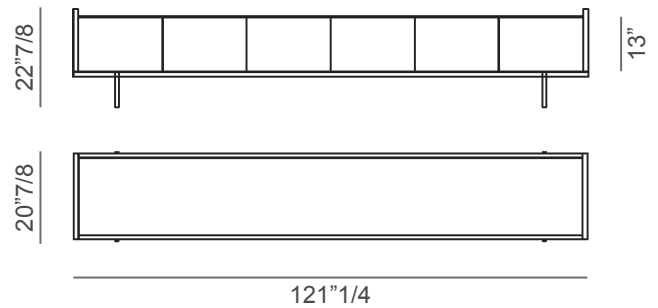

Uro

Dimensions

- A: 81"7/8W x 20"7/8D x 22"7/8H - 4 doors
- B: 97"5/8W x 20"7/8D x 22"7/8H - 4 doors
- C: 121"1/4W x 20"7/8D x 22"7/8H - 6 doors
- D: 81"7/8W x 20"7/8D x 22"7/8H - 2 drawers
- E: 97"5/8W x 20"7/8D x 22"7/8H - 2 drawers
- F: 121"1/4W x 20"7/8D x 22"7/8H - 3 drawers

A-B

C

D-E

F