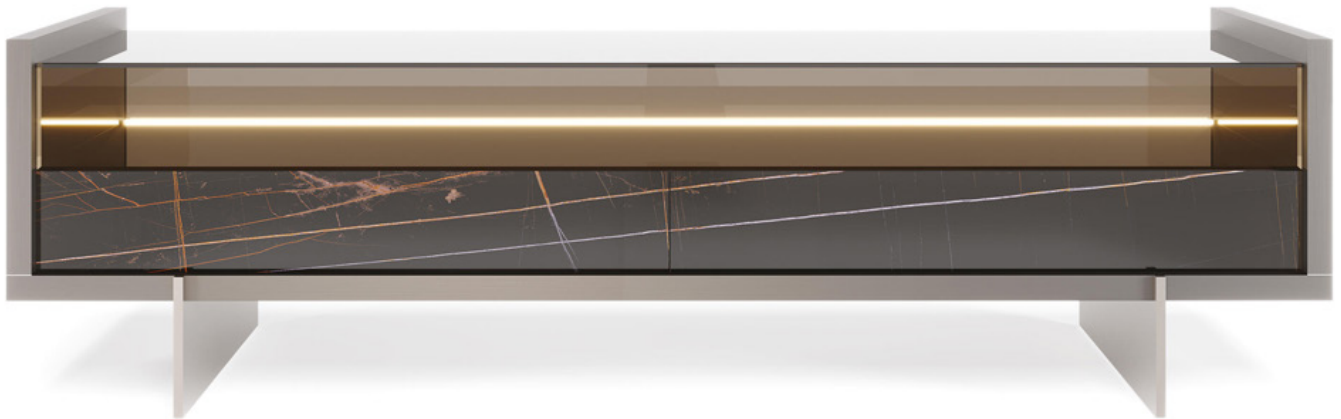

## Uro

*Design: Emanuele Missaglia e Luciano Lucatello*

### *Description*

Low sideboard with wooden structure and legs in painted metal, with satin metallic finish. Various versions and sizes available, with doors and drawers in Marble glass or Wood glass. Open compartment with glass top and mirror bottom and sides, with LED lighting. Made in Italy.