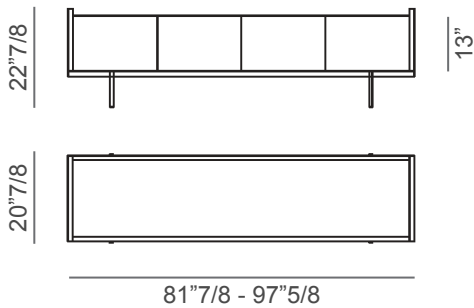

Uro

Dimensions

- A: 81"7/8W x 20"7/8D x 22"7/8H - 4 doors
- B: 97"5/8W x 20"7/8D x 22"7/8H - 4 doors
- C: 121"1/4W x 20"7/8D x 22"7/8H - 6 doors
- D: 81"7/8W x 20"7/8D x 22"7/8H - 2 drawers
- E: 97"5/8W x 20"7/8D x 22"7/8H - 2 drawers
- F: 121"1/4W x 20"7/8D x 22"7/8H - 3 drawers

A-B