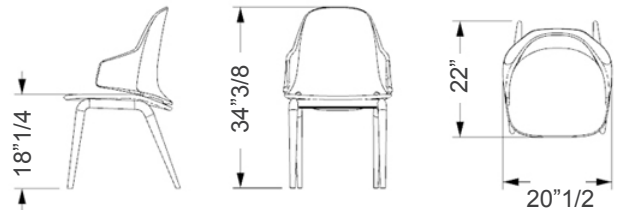

Vela

Design: Pininfarina

Description

Chair with shell in resin and wood with upholstery in leather or fabric. Internal back with quilting. Wooden base in bronze, brass, dark brass, titanium, shiny lacquered in standard colors, Canaletto walnut or Canaletto Henné. Made in Italy.

Dimensions

Standard: 20"1/2W x 22"D x 34"3/8H

High: 20"1/2W x 21"1/4D x 41"3/4H

Standard

High