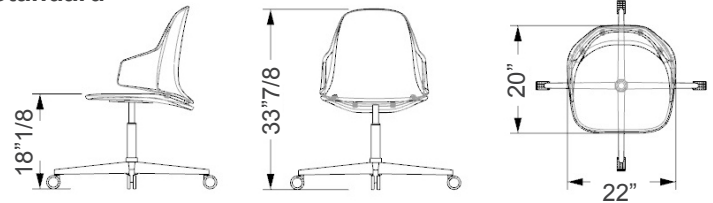

Vela

Design: Pininfarina

Description

Office chair with shell in resin and wood. Upholstery in leather or fabric. Internal back with quilting. Height adjustable 4-spoke base with wheels in polished aluminum or in bronze, brass, dark brass or titanium finish. Made in Italy

Dimensions

Standard: 22"W x 20"D x 33"7/8H
High: 20"1/2W x 21"1/4D x 41"3/8H

Standard

High