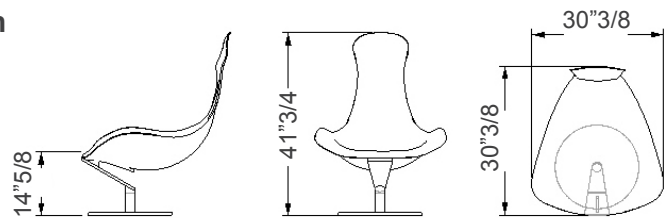

Zenith

Design: Marco Cocco

Description

Lounge chair covered in leather or in fabric. Swivel round metal base in bronze, brass, dark brass or titanium finish. Made in Italy.

Dimensions

High: 30"3/8W x 30"3/8D x 41"3/4H

Low: 30"3/8W x 29"1/2D x 30"H

High

Low