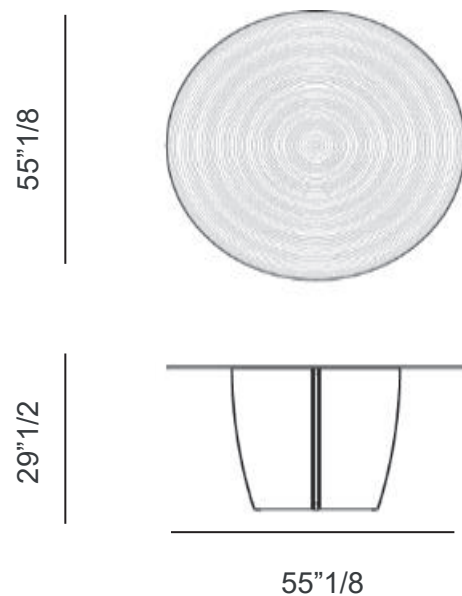

Finishes & materials

Structure: Metal.

Top: Smoked curved ribbed glass.

*

Dimensions

Size A:

Ø55"1/8 x 26"1/4H

Size B:

Ø55"1/8 x 29"1/2H

Dimensions

Size C:

Ø63" x 26"1/4H

Size D:

Ø63" x 29"1/2H