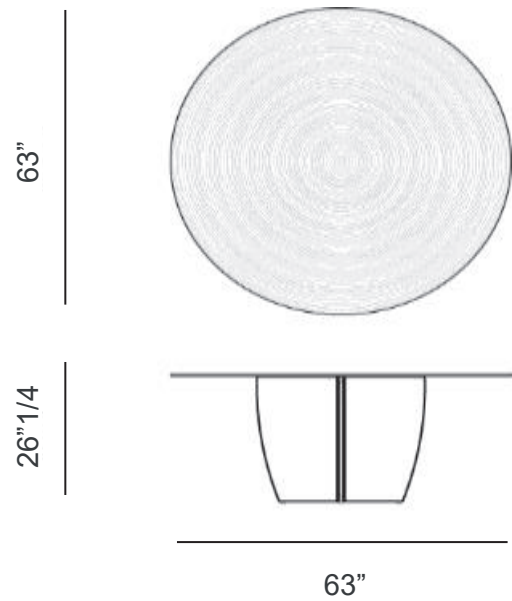

Finishes & materials

Structure: Metal.

Top: Smoked curved ribbed glass.

*

Dimensions

Size A:

Ø55"1/8 x 26"1/4H

Size B:

Ø55"1/8 x 29"1/2H

Dimensions

Size C:

Ø63" x 26"1/4H

Size D:

Ø63" x 29"1/2H