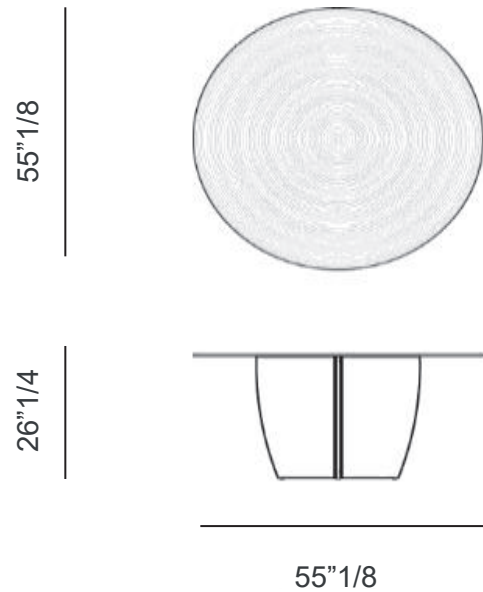

Finishes & materials

Structure: Metal.

Top: Smoked curved ribbed glass.

*

Dimensions

Size A:

Ø55"1/8 x 26"1/4H

Size B:

Ø55"1/8 x 29"1/2H

Dimensions

Size C:

Ø63" x 26"1/4H

Size D:

Ø63" x 29"1/2H