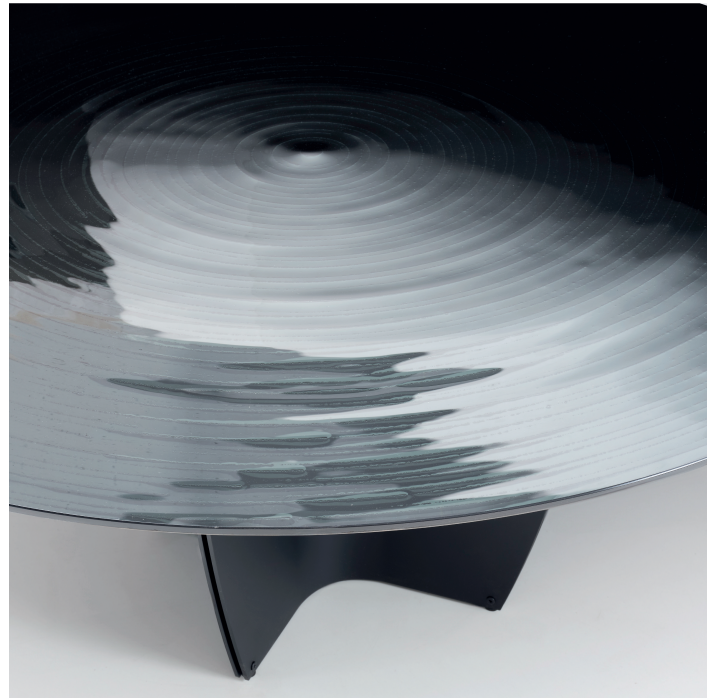

Gambler

Design: Lorenzo Remedi

Description

Not all design is about geometry or shapes, about touch or sensation, about little pearls of the imperfect to find the perfect. Design is a process, a rollercoaster of highs and lows, an ode to something or someone. Design is a game - or at least, should be treated like one.

In Lorenzo Remedi's design, Gambler is about knowing when to spot the game. When to hold, fold and walk away. It is about giving the gift of fun, about letting artisan hands craft a circular top that is striped, bold and innovative, destined to steal the spotlight. In other hands, GAMBLER could be like other tables, in Lorenzo's vision, it is about having fun and having a game where everyone wins.

Finishes & materials

Structure: Metal.

Top: Smoked curved ribbed glass.

*

Dimensions

Size A:

Ø55"1/8 x 26"1/4H

Size B:

Ø55"1/8 x 29"1/2H

Dimensions

Size C:

Ø63" x 26"1/4H

Size D:

Ø63" x 29"1/2H