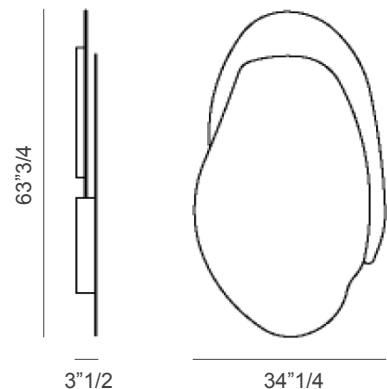

Akumal

Design: Paolo Cattelan

Description

Wall mirror that perfectly combines function and decorative appearance, available in mirrored fumé glass with fumé glass frame. Optional: LED light.

The vertical shape can comfortably reflect the human figure, but its refined elegance is what immediately catches the eye. A mirror full of irregular sinuous curves that embrace the room. It is composed on two levels: the upper one is mirrored while the lower one is smoked transparent. When equipped with LED light, facing the wall as a light frame, the decorative function of this design mirror increases further. Made in Italy.

Dimensions

34"1/4W x 3"1/2D x 63"3/4H

Mirror: 5 mm th. | **Glass frame:** 6 mm th.
Optional LED light: 110/220V