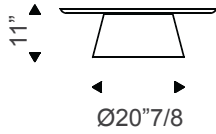

Amerigo

Design: Giorgio Cattelan

Description

Coffee table with base in titanium embossed lacquered steel and top in brushed brass, brushed bronze or brushed grey lacquered steel. Made in Italy.

Amerigo

Dimensions

- A: Ø37"3/8 x 11"H
- B: Ø37"3/8 x 15"H
- C: Ø37"3/8 x 18"7/8H
- D: Ø46"3/8 x 11"H
- E: Ø46"3/8 x 15"H
- F: Ø46"3/8 x 18"7/8H

A

◀ Ø37"3/8 ▶

B

◀ Ø37"3/8 ▶

C

◀ Ø37"3/8 ▶

D