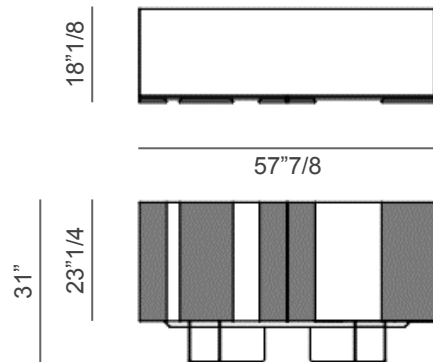

Amsterdam

Design: Tosca Design

Description

Sideboard with structure in faced chipboard. Doors in varnished MDF with inserts in wood veneered MDF. Inner shelves in 3/8" thick transparent tempered glass. 1/8" thick mirror top. Steel base varnished with epoxy powders. Finishes as per collection. Available with 2, 3 or 4 doors. Optional: internal drawer in each door. Suitable only for indoor use. Made in Italy.

Amsterdam

Dimensions

A: 57"7/8W x 18"1/8D x 31"H

B: 86"5/8W x 18"1/8D x 31"H

C: 115"3/4W x 18"1/8D x 31"H

A

B

C