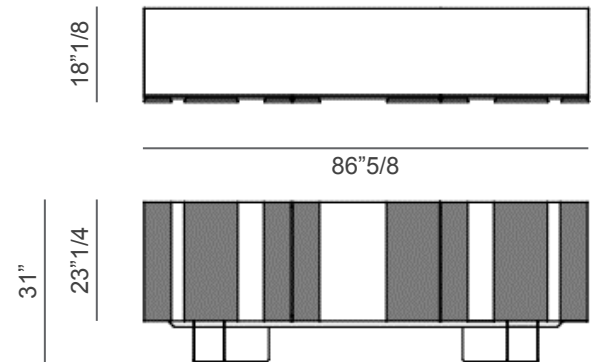

Amsterdam

Design: Tosca Design

Description

Sideboard with structure in faced chipboard. Doors in varnished MDF with inserts in wood veneered MDF. Inner shelves in 3/8" thick transparent tempered glass. 1/8" thick mirror top. Steel base varnished with epoxy powders. Finishes as per collection. Available with 2, 3 or 4 doors. Optional: internal drawer in each door. Suitable only for indoor use. Made in Italy.

Amsterdam

Dimensions

A: 57"7/8W x 18"1/8D x 31"H

B: 86"5/8W x 18"1/8D x 31"H

C: 115"3/4W x 18"1/8D x 31"H

A

B

C