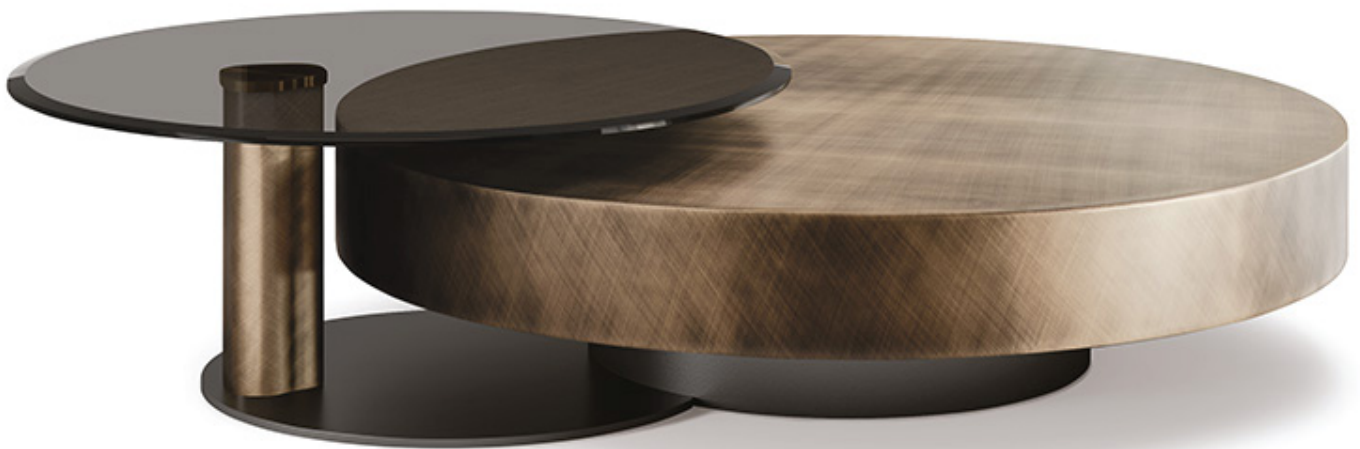

Arena Bond

Design: Yasuhiro Shito

Description

Coffee table with black embossed lacquered steel base and wooden top in brushed bronze or brushed grey lacquered. Available in BOND and DOUBLE BOND versions, main coffee table is sided by one or two coffee tables with base in black embossed lacquered steel, column in brushed bronze or brushed grey lacquered steel and swivelling fumé or bronze beveled glass top. Made in Italy.

Dimensions

Arena Bond: 74"W x 47"1/4D x 14"5/8H
Min. width: 62"1/8 | Max. width: 74"
Main table: Ø47"1/4 x 11"3/8H

Arena Double Bond: 100"3/4W x 47"1/4D x 14"5/8H
Min. width: 77"1/8 | Max. width: 100"3/4
Main table: Ø47"1/4 x 11"3/8H