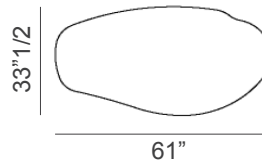

## Description

Coffee table available in two versions:

. **Arena Long:** with embossed lacquered steel base and wooden top in brushed bronze or brushed grey lacquered.

. **Arena Long Bond:** composed of a main coffee table sided by a coffee table with base in black embossed lacquered steel, column in brushed bronze or brushed grey lacquered steel and swivelling fumé bevelled glass top.

## Dimensions

### Arena Long

61"W x 33"1/2D x 11"3/8H

### Arena Long Bond A

76"W x 57"D x 14"5/8H  
Min. 66"1/8W | Max. 76"W  
Min. 46"7/8D | Max. 57"D