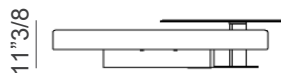

ARENA LONG BOND