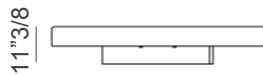

Arena Long

Design: Yasuhiro Shito

Description

Coffee table available in two versions:

. **Arena Long:** with embossed lacquered steel base and wooden top in brushed bronze or brushed grey lacquered.

. **Arena Long Bond:** composed of a main coffee table sided by a coffee table with base in black embossed lacquered steel, column in brushed bronze or brushed grey lacquered steel and swivelling fumé bevelled glass top.

A coffee table that completes any living room, highlighting the precious hand-brushed finish. Skilled craftsmen print delicate and imperceptible scratches to create a weft and warp pattern. Made in Italy.

Dimensions

Arena Long

61"W x 33"1/2D x 11"3/8H

ARENA LONG

Arena Long Bond A

76"W x 57"D x 14"5/8H
Min. 66"1/8W | Max. 76"W
Min. 46"7/8D | Max. 57"D

ARENA LONG BOND

Option A

Option B