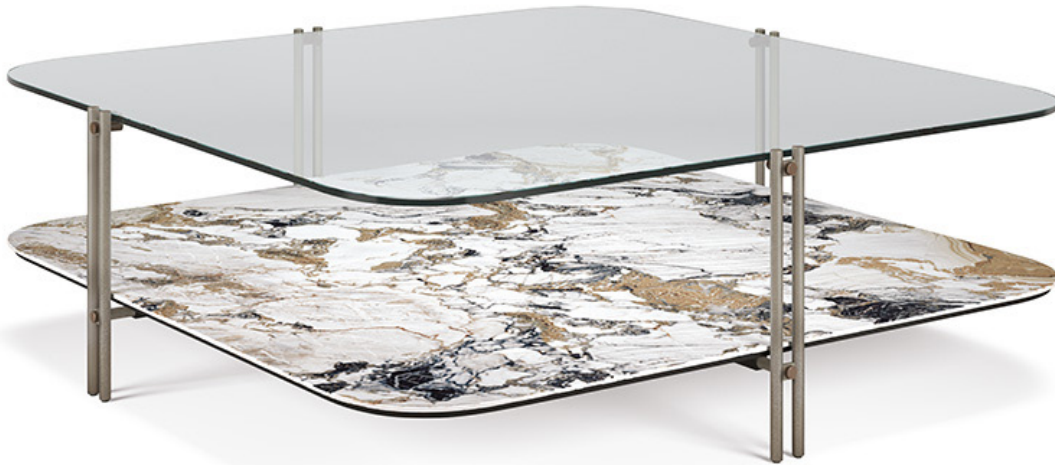

Biplane

Design: Paolo Cattelan

Description

Coffee table with embossed titanium or black painted steel structure. Clear or fumé glass upper top and Marmi ceramic lower top. Brass details. Made in Italy.

Dimensions

Rectangular: 63"3/4W x 32"1/4D x 15"3/4H

Square: 48"W x 48"D x 15"3/4H

Rectangular

Square