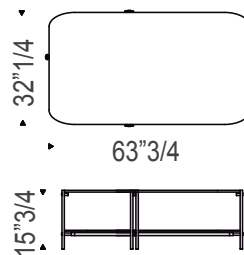

Biplane

Design: Paolo Cattelan

Description

Coffee table with embossed titanium or black painted steel structure. Clear or fumé glass upper top and Marmi ceramic lower top. Brass details. Made in Italy.

Dimensions

Rectangular: 63"3/4W x 32"1/4D x 15"3/4H

Square: 48"W x 48"D x 15"3/4H

Rectangular

Square