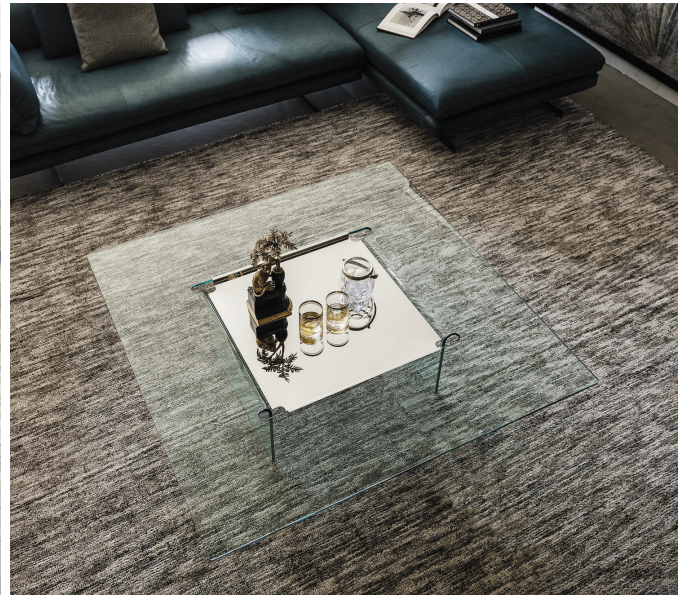

Carré

Design: Giorgio Cattelan

Description

Coffee table in curved clear glass.
Optional stainless steel tray.
Made in Italy.

Dimensions

Coffee Table:

55"1/8W x 55"1/8D x 13"1/8H

Tray:

27"1/2W x 26"1/8D x 1"1/8H

Coffee Table

Tray