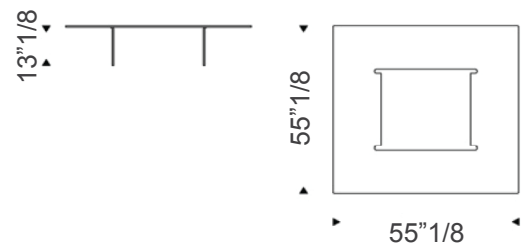

Carré

Design: Giorgio Cattelan

Description

Coffee table in curved clear glass.
Optional stainless steel tray.
Made in Italy.

Dimensions

Coffee Table:

55"1/8W x 55"1/8D x 13"1/8H

Tray:

27"1/2W x 26"1/8D x 1"1/8H

Coffee Table

Tray