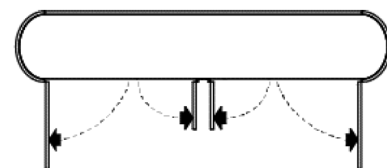

### *Description*

Sideboard in titanium lacquered wood. The top is made of glass with artistic decorative printing, as is a central vertical insert, positioned on a level below the painted wood doors. Internal clear glass shelves.

### *Dimensions*

86"5/8W x 18"1/8D x 30"3/8H

OPEN

CLOSED

18"1/8

30"3/8

86"5/8