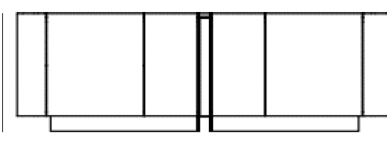

### *Description*

Sideboard in titanium lacquered wood. The top is made of glass with artistic decorative printing, as is a central vertical insert, positioned on a level below the painted wood doors. Internal clear glass shelves.

### *Dimensions*

86"5/8W x 18"1/8D x 30"3/8H

OPEN

CLOSED

18"1/8

30"3/8

86"5/8