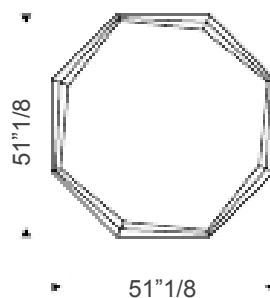

Emerald

Design: Paolo Cattelan

Description

Wall mirror in mirrored glass or fumé glass. Mirror is equipped with plates for horizontal or vertical installation. Made in Italy.

Dimensions

Square: 51"1/8W x 2"3/8D x 51"1/8H

Rectangular: 70"7/8W x 2"3/8D x 39"3/8H

Square

Rectangular