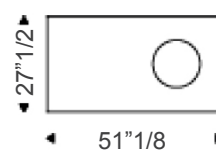

Globe

Design: Giorgio Cattelan

Description

Coffee table with curved clear glass top, shiny steel or travertine sphere. Made in Italy.

Dimensions

Rectangular: 51"1/8W x 27"1/2D x 14"1/8H

Shaped: 55"1/8W x 47"1/4D x 14"1/8H

Rectangular

Shaped