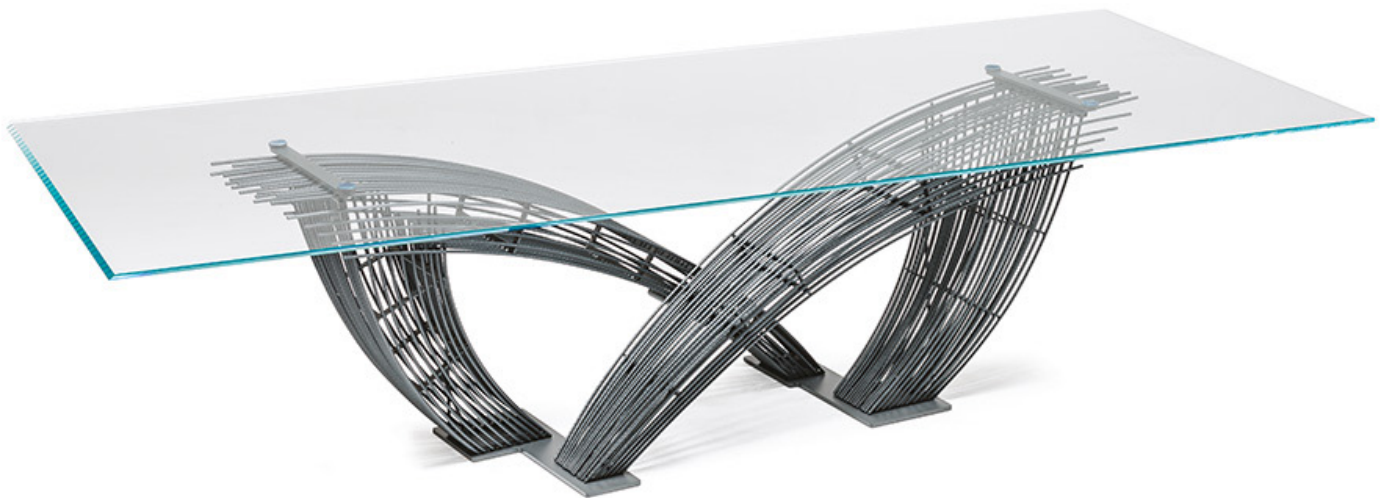

# Hystrix

*Design: Giorgio Cattelan*

## *Description*

Dining table with transparent varnished steel base and embossed graphite plates. Top in 5/8" thick clear, extra-clear or extra-clear glass with reversed bevelled edges. The top is laid on the base. Made in Italy.

### Dimensions

- A: 94"1/2W x 47"1/4D x 29"1/2H
- B: 118"1/8W x 47"1/4D x 29"1/2H
- C: 118"1/8W x 47"1/4D x 29"1/2H
- D: 126"W x 47"1/4D x 29"1/2H

A

94"1/2

B

118"1/8

C

118"1/8

D

126"