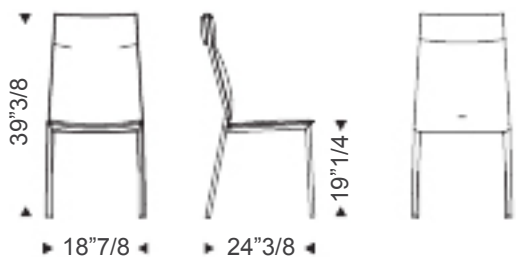

Isabel

Design: Paolo Cattelan

Description

Chair available with or without arms, with steel frame completely covered in fabric, micro nubuck, synthetic leather or soft leather as per collection. The cover is not removable. Made in Italy.

Isabel

Dimensions

Chair Low: 18"7/8W x 23"1/4D x 34"1/4H

Armchair Low: 21"5/8W x 23"1/4D x 34"1/4H

Chair High: 18"7/8W x 24"3/8D x 39"3/8H

Armchair High: 21"5/8W x 24"3/8D x 39"3/8H

Chair Low

Armchair Low

Chair High

Armchair High