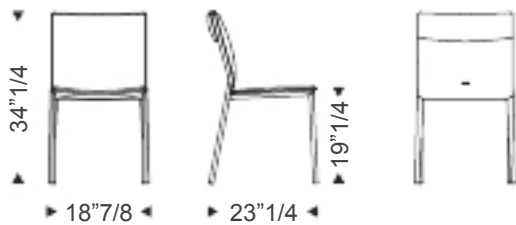

Isabel

Design: Paolo Cattelan

Description

Chair available with or without arms, with steel frame completely covered in fabric, micro nubuck, synthetic leather or soft leather as per collection. The cover is not removable. Made in Italy.

Isabel

Dimensions

Chair Low: 18"7/8W x 23"1/4D x 34"1/4H

Armchair Low: 21"5/8W x 23"1/4D x 34"1/4H

Chair High: 18"7/8W x 24"3/8D x 39"3/8H

Armchair High: 21"5/8W x 24"3/8D x 39"3/8H

Chair Low

Armchair Low