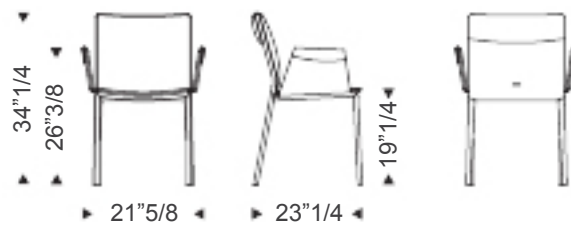

Isabel

Dimensions

Chair Low: 18"7/8W x 23"1/4D x 34"1/4H

Armchair Low: 21"5/8W x 23"1/4D x 34"1/4H

Chair High: 18"7/8W x 24"3/8D x 39"3/8H

Armchair High: 21"5/8W x 24"3/8D x 39"3/8H

Chair Low

Armchair Low