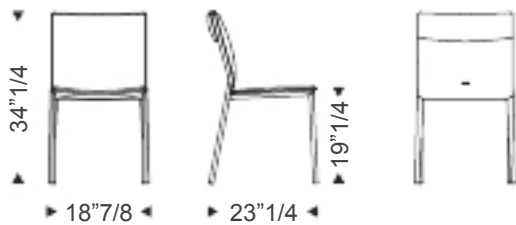

Isabel ML

Design: Paolo Cattelan

Description

Chair with steel structure in chromed, black chrome, titanium, bronze, graphite or pearl finish. Cover in fabric, micro nubuck, synthetic leather or soft leather as per collection. The cover is not removable. Made in Italy.

Isabel ML

Dimensions

Chair Low: 18"7/8W x 23"1/4D x 34"1/4H

Armchair Low: 21"5/8W x 23"1/4D x 34"1/4H

Chair High: 18"7/8W x 24"3/8D x 39"3/8H

Armchair High: 21"5/8W x 24"3/8D x 39"3/8H

Chair Low

Armchair Low