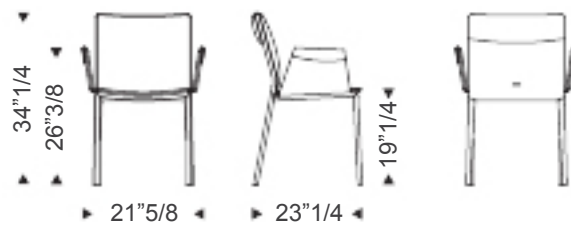

Isabel ML

Design: Paolo Cattelan

Description

Chair with steel structure in chromed, black chrome, titanium, bronze, graphite or pearl finish. Cover in fabric, micro nubuck, synthetic leather or soft leather as per collection. The cover is not removable. Made in Italy.

Isabel ML

Dimensions

Chair Low: 18"7/8W x 23"1/4D x 34"1/4H

Armchair Low: 21"5/8W x 23"1/4D x 34"1/4H

Chair High: 18"7/8W x 24"3/8D x 39"3/8H

Armchair High: 21"5/8W x 24"3/8D x 39"3/8H

Chair Low

Armchair Low