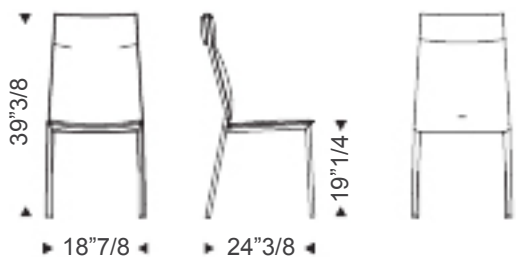

Isabel ML

Design: Paolo Cattelan

Description

Chair with steel structure in chromed, black chrome, titanium, bronze, graphite or pearl finish. Cover in fabric, micro nubuck, synthetic leather or soft leather as per collection. The cover is not removable. Made in Italy.

Isabel ML

Dimensions

Chair Low: 18"7/8W x 23"1/4D x 34"1/4H

Armchair Low: 21"5/8W x 23"1/4D x 34"1/4H

Chair High: 18"7/8W x 24"3/8D x 39"3/8H

Armchair High: 21"5/8W x 24"3/8D x 39"3/8H

Chair Low

Armchair Low

Chair High

Armchair High