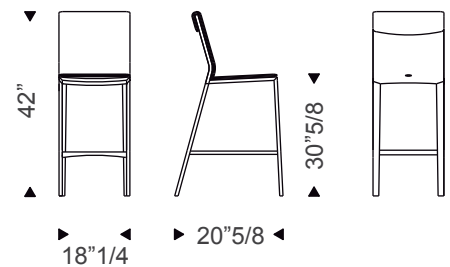

Isabel ML

Design: Paolo Cattelan

Description

Stool with structure in graphite lacquered steel, titanium, bronze or pearl embossed lacquered steel. Cushions and cover in fabric, micro nubuck, synthetic leather or soft leather as per collection. The cover is not removable. Made in Italy.

Dimensions

Bar stool: 18"1/4W x 20"5/8D x 42"H

Counter stool: 18"1/4W x 20"D x 38"H

Bar stool

Counter stool