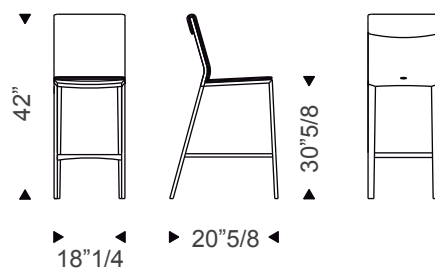

## Description

Stool with steel frame. Cushions and covering in synthetic leather, fabric, micro nubuck or soft leather as per collection. The cover is not removable. Made in Italy.

## Dimensions

**Bar stool:** 18"1/4W x 20"5/8D x 42"H

**Counter stool:** 18"1/4W x 20"D x 38"H

**Bar stool**

**Counter stool**