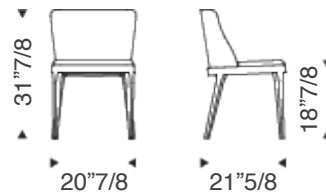

Magda

Design: Studio Kronos

Description

Chair with or without arms with frame in natural ashwood, Canaletto walnut stained ashwood, burned oak stained ashwood, open pore matt black painted ashwood. Seat and back upholstered in fabric, micro nubuck, synthetic leather or soft leather as per collection. The cover is not removable. Made in Italy.

Dimensions

20"7/8W x 21"5/8D x 31"7/8H

Chair

Armchair