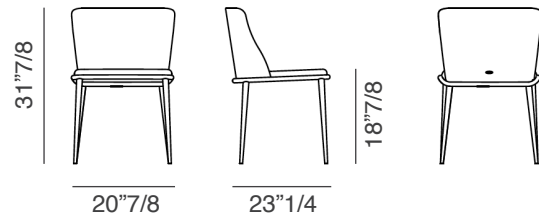

### *Description*

Chair with or without arms, with frame in titanium, bronze, graphite, pearl or black embossed lacquered steel. Non removable cover in fabric, micro nubuck, soft leather or synthetic leather as per collection. Made in Italy.

### *Dimensions*

20"7/8W x 23"1/4D x 31"7/8H

Chair

Armchair