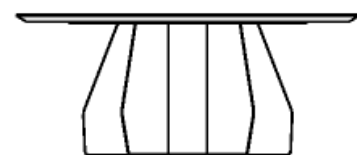

## *Description*

Dining table with base in steel, varnished with epoxy powders. Round top in wood veneered MDF. Finishes as per collection. Optional Lazy Susan central swiveling tray. Suitable only for indoor use. Made in Italy.

## *Dimensions*

Ø70"7/8 x 29"1/8H

Ø70"7/8

29"1/8

Ø43"1/4