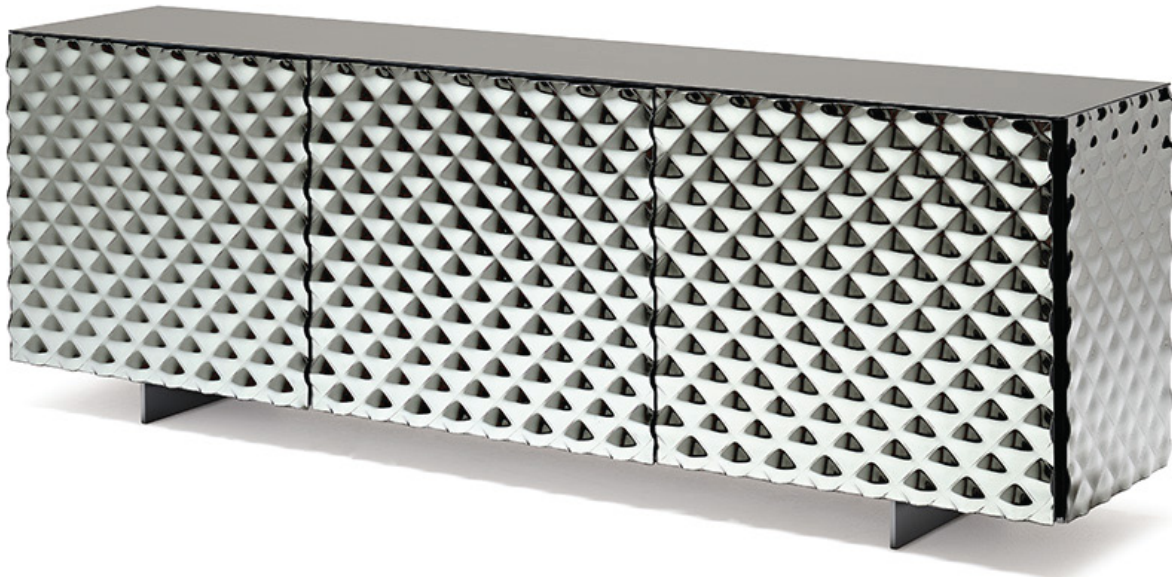

Vivaldi

Design: Lorenzo Remedi & Paolo Cattelan

Description

Sideboard, with 2 or 3 doors, made of graphite lacquered wood and internal clear glass shelves. Doors and sides come in quilted mirrored glass. Top in mirrored glass and profiles in embossed lacquered black aluminum. Feet in metal. Optional internal drawer in each door.

This sideboard has an unparalleled hypnotic charm. The doors create a play of soft reflections, in which the surrounding objects and light sources reverberate. The front finish, that consists of finely worked quilted mirrored glass, is shaped with an unprecedented technique that gives the surface a three-dimensional effect like quilting on fabric. Made in Italy.

Vivaldi

Dimensions

Sideboard A2

59"W x 18"1/4D x 33"H
With 2 doors

Sideboard B2

59"W x 18"1/4D x 29"1/8H
With 2 doors

Sideboard A3

87"3/4W x 18"1/4D x 33"H
With 3 doors

Sideboard B3

87"3/4W x 18"1/4D x 29"1/8H
With 3 doors