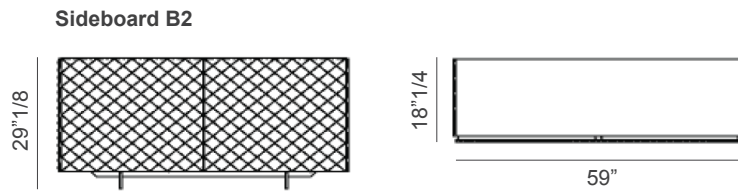

Vivaldi

Design: Lorenzo Remedi & Paolo Cattelan

Description

Sideboard, with 2 or 3 doors, made of graphite lacquered wood and internal clear glass shelves. Doors and sides come in quilted mirrored glass. Top in mirrored glass and profiles in embossed lacquered black aluminum. Feet in metal. Optional internal drawer in each door.

Vivaldi

Dimensions

Sideboard A2

59"W x 18"1/4D x 33"H
With 2 doors

Sideboard B2

59"W x 18"1/4D x 29"1/8H
With 2 doors

Sideboard A3

87"3/4W x 18"1/4D x 33"H
With 3 doors

Sideboard B3

87"3/4W x 18"1/4D x 29"1/8H
With 3 doors