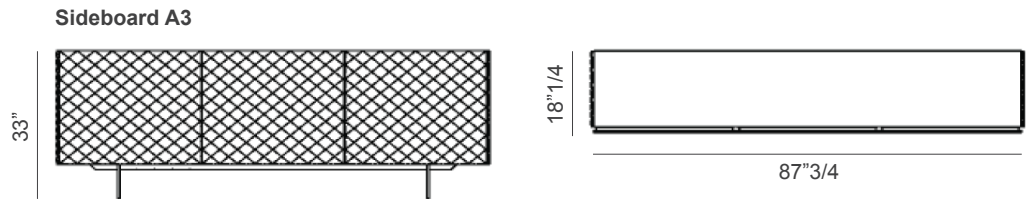

Vivaldi

Design: Lorenzo Remedi & Paolo Cattelan

Description

Sideboard, with 2 or 3 doors, made of graphite lacquered wood and internal clear glass shelves. Doors and sides come in quilted mirrored glass. Top in mirrored glass and profiles in embossed lacquered black aluminum. Feet in metal. Optional internal drawer in each door.

Vivaldi

Dimensions

Sideboard A2

59"W x 18"1/4D x 33"H
With 2 doors

Sideboard B2

59"W x 18"1/4D x 29"1/8H
With 2 doors

Sideboard A3

87"3/4W x 18"1/4D x 33"H
With 3 doors

Sideboard B3

87"3/4W x 18"1/4D x 29"1/8H
With 3 doors