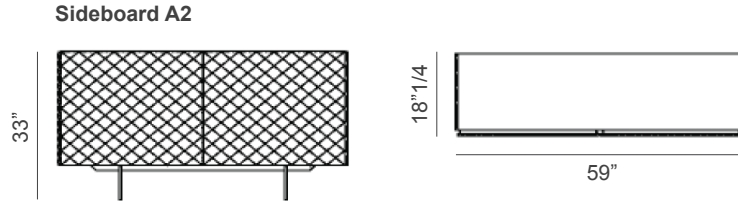

Vivaldi

Design: Lorenzo Remedi & Paolo Cattelan

Description

Sideboard, with 2 or 3 doors, made of graphite lacquered wood and internal clear glass shelves. Doors and sides come in quilted mirrored glass. Top in mirrored glass and profiles in embossed lacquered black aluminum. Feet in metal. Optional internal drawer in each door.

Vivaldi

Dimensions

Sideboard A2

59"W x 18"1/4D x 33"H
With 2 doors

Sideboard B2

59"W x 18"1/4D x 29"1/8H
With 2 doors

Sideboard A3

87"3/4W x 18"1/4D x 33"H
With 3 doors

Sideboard B3

87"3/4W x 18"1/4D x 29"1/8H
With 3 doors