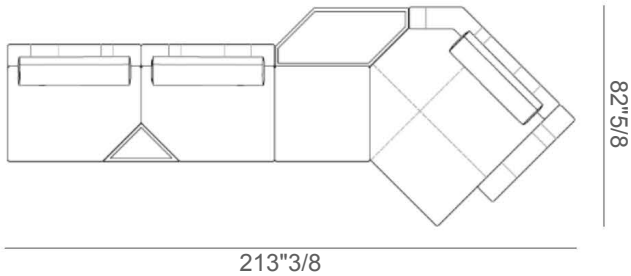

Finishes & Materials

Cover: Fabric or Leather

Low Table Top: Wood or Leather

Karphi

Suggested compositions

Sofa A

115"3/4W x 124"D x 31"1/2H
Seat Height: 17"3/8

Sofa B

124"W x 124"D x 31"1/2H
Seat Height: 17"3/8

Sofa C

152"3/4W x 144"1/2D x 31"1/2H
Seat Height: 17"3/8

Sofa D

172"W x 124"D x 31"1/2H
Seat Height: 17"3/8

Karphi

Sofa E

213"3/8W x 82"5/8D x 31"1/2H
Seat Height: 17"3/8

Sofa F

172"3/8W x 80"D x 31"1/2H
Seat Height: 17"3/8

Sofa G

186"1/4W x 130"3/8D x 31"1/2H
Seat Height: 17"3/8

Sofa H

174"3/8W x 138"5/8D x 31"1/2H
Seat Height: 17"3/8

Karphi

Sofa I

171"1/4W x 144"1/2D x 31"1/2H
Seat Height: 17"3/8

Sofa J

200"3/4W x 94"1/2D x 31"1/2H
Seat Height: 17"3/8