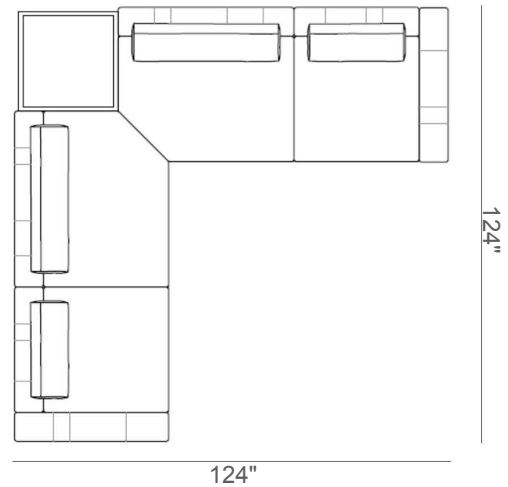

Finishes & Materials

Cover: Fabric or Leather

Low Table Top: Wood or Leather

Karphi

Suggested compositions

Sofa A

115"3/4W x 124"D x 31"1/2H
Seat Height: 17"3/8

Sofa B

124"W x 124"D x 31"1/2H
Seat Height: 17"3/8

Sofa C

152"3/4W x 144"1/2D x 31"1/2H
Seat Height: 17"3/8

Sofa D

172"W x 124"D x 31"1/2H
Seat Height: 17"3/8

Karphi

Sofa E

213"3/8W x 82"5/8D x 31"1/2H
Seat Height: 17"3/8

Sofa F

172"3/8W x 80"D x 31"1/2H
Seat Height: 17"3/8

Sofa G

186"1/4W x 130"3/8D x 31"1/2H
Seat Height: 17"3/8

Sofa H

174"3/8W x 138"5/8D x 31"1/2H
Seat Height: 17"3/8

Karphi

Sofa I

171"1/4W x 144"1/2D x 31"1/2H
Seat Height: 17"3/8

Sofa J

200"3/4W x 94"1/2D x 31"1/2H
Seat Height: 17"3/8