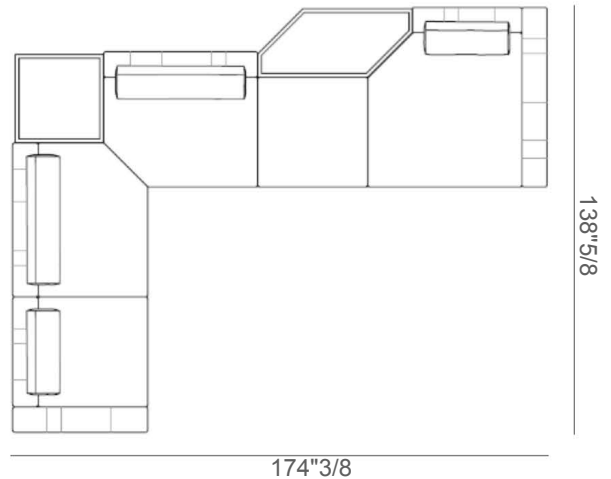

Finishes & Materials

Cover: Fabric or Leather

Low Table Top: Wood or Leather

Karphi

Suggested compositions

Sofa A

115"3/4W x 124"D x 31"1/2H
Seat Height: 17"3/8

Sofa B

124"W x 124"D x 31"1/2H
Seat Height: 17"3/8

Sofa C

152"3/4W x 144"1/2D x 31"1/2H
Seat Height: 17"3/8

Sofa D

172"W x 124"D x 31"1/2H
Seat Height: 17"3/8

Karphi

Sofa E

213"3/8W x 82"5/8D x 31"1/2H
Seat Height: 17"3/8

Sofa F

172"3/8W x 80"D x 31"1/2H
Seat Height: 17"3/8

Sofa G

186"1/4W x 130"3/8D x 31"1/2H
Seat Height: 17"3/8

Sofa H

174"3/8W x 138"5/8D x 31"1/2H
Seat Height: 17"3/8

Karphi

Sofa I

171"1/4W x 144"1/2D x 31"1/2H
Seat Height: 17"3/8

Sofa J

200"3/4W x 94"1/2D x 31"1/2H
Seat Height: 17"3/8