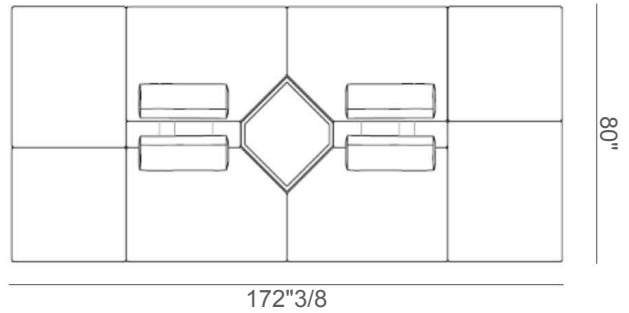

Finishes & Materials

Cover: Fabric or Leather

Low Table Top: Wood or Leather

Karphi

Suggested compositions

Sofa A

115"3/4W x 124"D x 31"1/2H
Seat Height: 17"3/8

Sofa B

124"W x 124"D x 31"1/2H
Seat Height: 17"3/8

Sofa C

152"3/4W x 144"1/2D x 31"1/2H
Seat Height: 17"3/8

Sofa D

172"W x 124"D x 31"1/2H
Seat Height: 17"3/8

Karphi

Sofa E

213"3/8W x 82"5/8D x 31"1/2H
Seat Height: 17"3/8

Sofa F

172"3/8W x 80"D x 31"1/2H
Seat Height: 17"3/8

Sofa G

186"1/4W x 130"3/8D x 31"1/2H
Seat Height: 17"3/8

Sofa H

174"3/8W x 138"5/8D x 31"1/2H
Seat Height: 17"3/8

Karphi

Sofa I

171"1/4W x 144"1/2D x 31"1/2H
Seat Height: 17"3/8

Sofa J

200"3/4W x 94"1/2D x 31"1/2H
Seat Height: 17"3/8