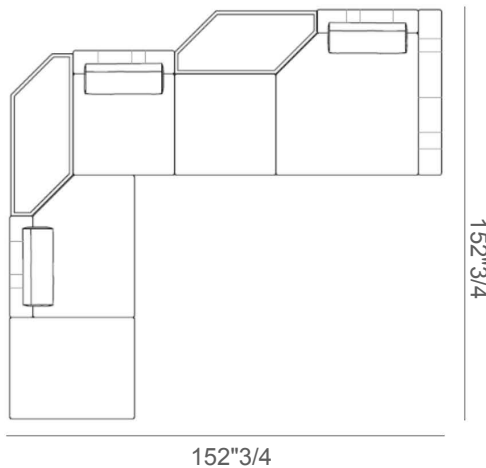

Finishes & Materials

Cover: Fabric or Leather

Low Table Top: Wood or Leather

Karphi

Suggested compositions

Sofa A

115"3/4W x 124"D x 31"1/2H
Seat Height: 17"3/8

Sofa B

124"W x 124"D x 31"1/2H
Seat Height: 17"3/8

Sofa C

152"3/4W x 144"1/2D x 31"1/2H
Seat Height: 17"3/8

Sofa D

172"W x 124"D x 31"1/2H
Seat Height: 17"3/8

Karphi

Sofa E

213"3/8W x 82"5/8D x 31"1/2H
Seat Height: 17"3/8

Sofa F

172"3/8W x 80"D x 31"1/2H
Seat Height: 17"3/8

Sofa G

186"1/4W x 130"3/8D x 31"1/2H
Seat Height: 17"3/8

Sofa H

174"3/8W x 138"5/8D x 31"1/2H
Seat Height: 17"3/8

Karphi

Sofa I

171"1/4W x 144"1/2D x 31"1/2H
Seat Height: 17"3/8

Sofa J

200"3/4W x 94"1/2D x 31"1/2H
Seat Height: 17"3/8