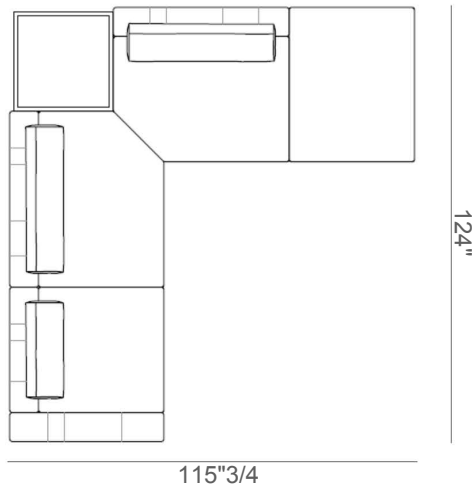

Finishes & Materials

Cover: Fabric or Leather

Low Table Top: Wood or Leather

Karphi

Suggested compositions

Sofa A

115"3/4W x 124"D x 31"1/2H
Seat Height: 17"3/8

Sofa B

124"W x 124"D x 31"1/2H
Seat Height: 17"3/8

Sofa C

152"3/4W x 144"1/2D x 31"1/2H
Seat Height: 17"3/8

Sofa D

172"W x 124"D x 31"1/2H
Seat Height: 17"3/8

Karphi

Sofa E

213"3/8W x 82"5/8D x 31"1/2H
Seat Height: 17"3/8

Sofa F

172"3/8W x 80"D x 31"1/2H
Seat Height: 17"3/8

Sofa G

186"1/4W x 130"3/8D x 31"1/2H
Seat Height: 17"3/8

Sofa H

174"3/8W x 138"5/8D x 31"1/2H
Seat Height: 17"3/8

Karphi

Sofa I

171"1/4W x 144"1/2D x 31"1/2H
Seat Height: 17"3/8

Sofa J

200"3/4W x 94"1/2D x 31"1/2H
Seat Height: 17"3/8