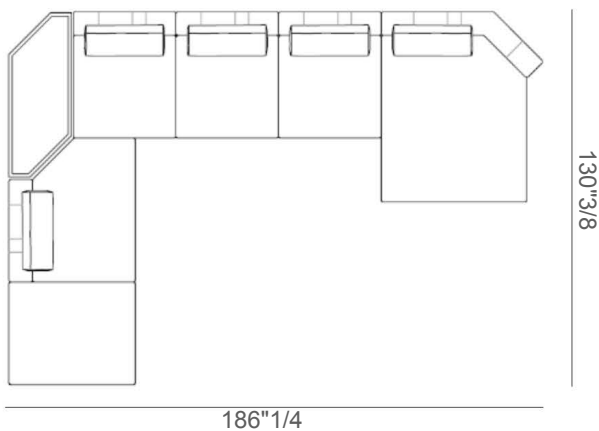

Finishes & Materials

Cover: Fabric or Leather

Low Table Top: Wood or Leather

Karphi

Suggested compositions

Sofa A

115"3/4W x 124"D x 31"1/2H
Seat Height: 17"3/8

Sofa B

124"W x 124"D x 31"1/2H
Seat Height: 17"3/8

Sofa C

152"3/4W x 144"1/2D x 31"1/2H
Seat Height: 17"3/8

Sofa D

172"W x 124"D x 31"1/2H
Seat Height: 17"3/8

Karphi

Sofa E

213"3/8W x 82"5/8D x 31"1/2H
Seat Height: 17"3/8

Sofa F

172"3/8W x 80"D x 31"1/2H
Seat Height: 17"3/8

Sofa G

186"1/4W x 130"3/8D x 31"1/2H
Seat Height: 17"3/8

Sofa H

174"3/8W x 138"5/8D x 31"1/2H
Seat Height: 17"3/8

Karphi

Sofa I

171"1/4W x 144"1/2D x 31"1/2H
Seat Height: 17"3/8

Sofa J

200"3/4W x 94"1/2D x 31"1/2H
Seat Height: 17"3/8