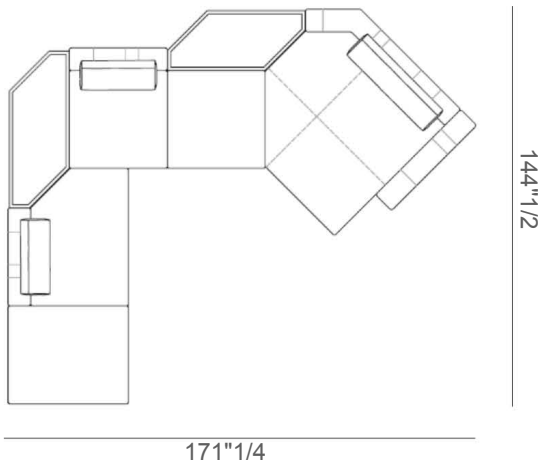

Finishes & Materials

Cover: Fabric or Leather

Low Table Top: Wood or Leather

Karphi

Suggested compositions

Sofa A

115"3/4W x 124"D x 31"1/2H
Seat Height: 17"3/8

Sofa B

124"W x 124"D x 31"1/2H
Seat Height: 17"3/8

Sofa C

152"3/4W x 144"1/2D x 31"1/2H
Seat Height: 17"3/8

Sofa D

172"W x 124"D x 31"1/2H
Seat Height: 17"3/8

Karphi

Sofa E

213"3/8W x 82"5/8D x 31"1/2H
Seat Height: 17"3/8

Sofa F

172"3/8W x 80"D x 31"1/2H
Seat Height: 17"3/8

Sofa G

186"1/4W x 130"3/8D x 31"1/2H
Seat Height: 17"3/8

Sofa H

174"3/8W x 138"5/8D x 31"1/2H
Seat Height: 17"3/8

Karphi

Sofa I

171"1/4W x 144"1/2D x 31"1/2H
Seat Height: 17"3/8

Sofa J

200"3/4W x 94"1/2D x 31"1/2H
Seat Height: 17"3/8