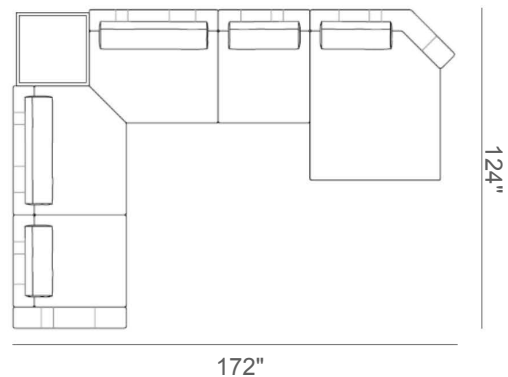

Finishes & Materials

Cover: Fabric or Leather

Low Table Top: Wood or Leather

Karphi

Suggested compositions

Sofa A

115"3/4W x 124"D x 31"1/2H
Seat Height: 17"3/8

Sofa B

124"W x 124"D x 31"1/2H
Seat Height: 17"3/8

Sofa C

152"3/4W x 144"1/2D x 31"1/2H
Seat Height: 17"3/8

Sofa D

172"W x 124"D x 31"1/2H
Seat Height: 17"3/8

Karphi

Sofa E

213"3/8W x 82"5/8D x 31"1/2H
Seat Height: 17"3/8

Sofa F

172"3/8W x 80"D x 31"1/2H
Seat Height: 17"3/8

Sofa G

186"1/4W x 130"3/8D x 31"1/2H
Seat Height: 17"3/8

Sofa H

174"3/8W x 138"5/8D x 31"1/2H
Seat Height: 17"3/8

Karphi

Sofa I

171"1/4W x 144"1/2D x 31"1/2H
Seat Height: 17"3/8

Sofa J

200"3/4W x 94"1/2D x 31"1/2H
Seat Height: 17"3/8