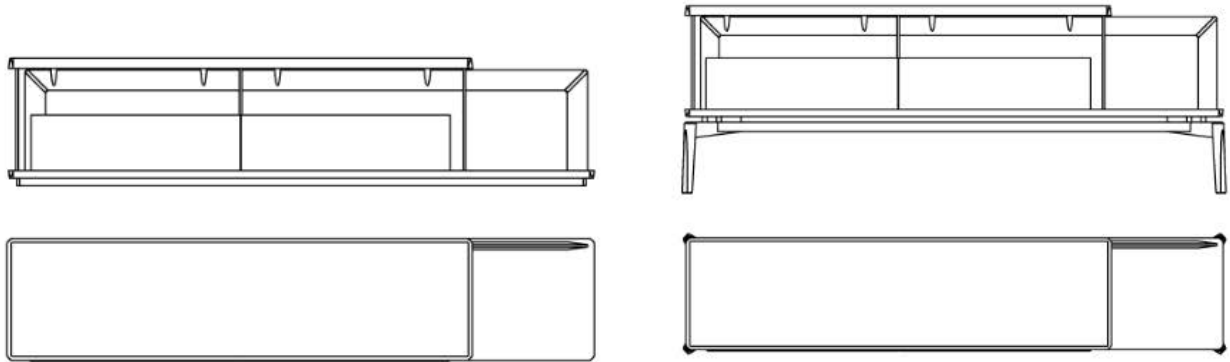

Asymmetrical version shifted to the left