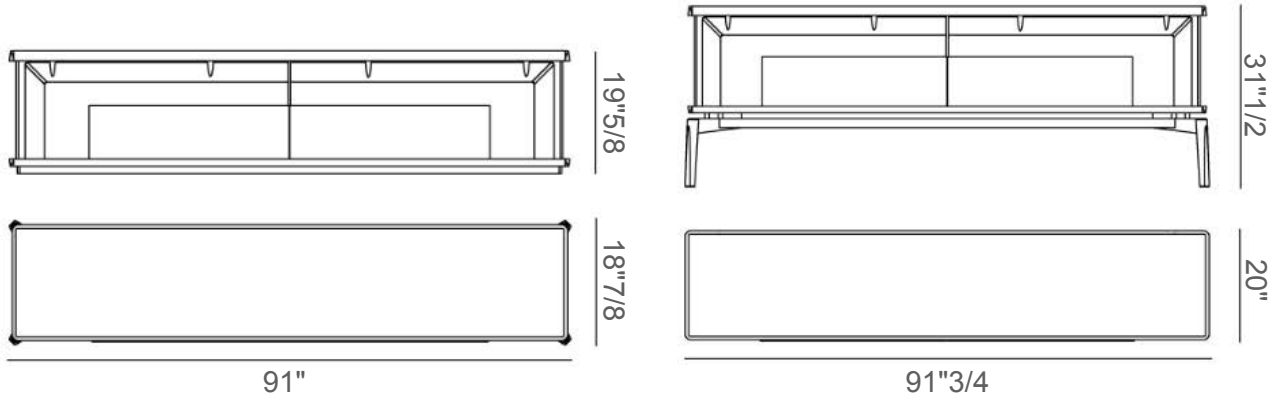

Spark

Asymmetrical version shifted to the right