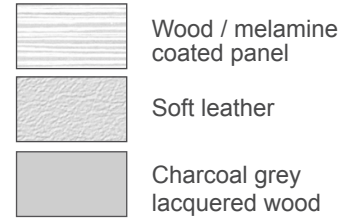

Inca

SIDEBOARD CABINETS AND ITS RELATIVE PANELS

Dimensions

86"5/8W x 30"D x 28"1/8H