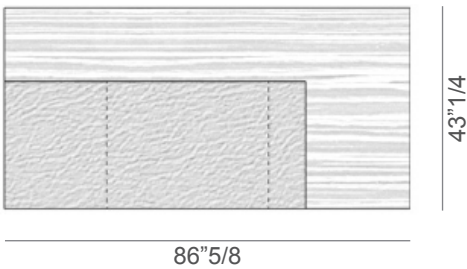

Inca

WOOD VENEER OR MELAMINE TOPS WITH SOFT LEATHER FIXED PAD

Dimensions

- A: 78"3/4W x 43"1/4D x 29"3/4H
- B: 86"5/8W x 43"1/4D x 29"3/4H
- C: 94"1/2W x 43"1/4D x 29"3/4H
- D: 102"3/8W x 43"1/4D x 29"3/4H

With Qi® wireless charging device built into the top

A

B

C

D