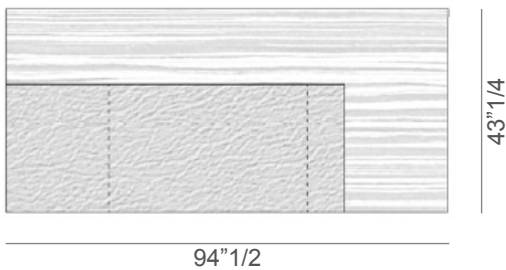

Inca

WOOD VENEER OR MELAMINE TOPS

Dimensions

- A: 78"3/4W x 43"1/4D x 29"3/4H
- B: 86"5/8W x 43"1/4D x 29"3/4H
- C: 94"1/2W x 43"1/4D x 29"3/4H
- D: 102"3/8W x 43"1/4D x 29"3/4H

With Qi® wireless charging device built into the top

A

B

C

D

Inca

WOOD VENEER OR MELAMINE TOPS WITH SOFT LEATHER FIXED PAD

Dimensions

- A: 78"3/4W x 43"1/4D x 29"3/4H
- B: 86"5/8W x 43"1/4D x 29"3/4H
- C: 94"1/2W x 43"1/4D x 29"3/4H
- D: 102"3/8W x 43"1/4D x 29"3/4H

With Qi® wireless charging device built into the top

A

B

C

D

Inca

SIDEBOARD CABINETS AND ITS RELATIVE PANELS

Dimensions

86"5/8W x 30"D x 28"1/8H

Right or left two-faced sideboard for 43"1/4 deep tops with lacquered connecting element equipped with a plug box with retractable rotation with two universal power sockets, two USB, one HDMI and one RJ45.