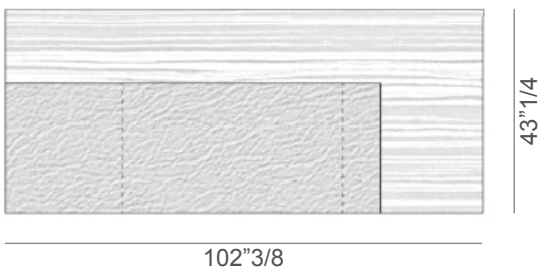

Inca

WOOD VENEER OR MELAMINE TOPS

Dimensions

- A: 78"3/4W x 43"1/4D x 29"3/4H
- B: 86"5/8W x 43"1/4D x 29"3/4H
- C: 94"1/2W x 43"1/4D x 29"3/4H
- D: 102"3/8W x 43"1/4D x 29"3/4H

With Qi® wireless charging device built into the top

A

B

C

D

Inca

WOOD VENEER OR MELAMINE TOPS WITH SOFT LEATHER FIXED PAD

Dimensions

- A: 78"3/4W x 43"1/4D x 29"3/4H
- B: 86"5/8W x 43"1/4D x 29"3/4H
- C: 94"1/2W x 43"1/4D x 29"3/4H
- D: 102"3/8W x 43"1/4D x 29"3/4H

With Qi® wireless charging device built into the top

A

B

C

D

Inca

SIDEBOARD CABINETS AND ITS RELATIVE PANELS

Dimensions

86"5/8W x 30"D x 28"1/8H

Right or left two-faced sideboard for 43"1/4 deep tops with lacquered connecting element equipped with a plug box with retractable rotation with two universal power sockets, two USB, one HDMI and one RJ45.