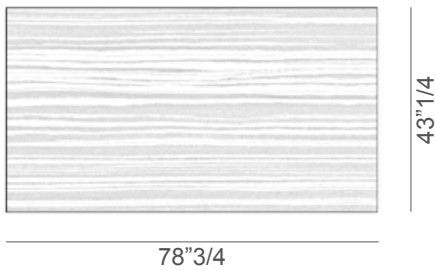

Inca

WOOD VENEER OR MELAMINE TOPS

Dimensions

- A: 78"3/4W x 43"1/4D x 29"3/4H
- B: 86"5/8W x 43"1/4D x 29"3/4H
- C: 94"1/2W x 43"1/4D x 29"3/4H
- D: 102"3/8W x 43"1/4D x 29"3/4H

With Qi® wireless charging device built into the top

A

B

C

D

Inca

WOOD VENEER OR MELAMINE TOPS WITH SOFT LEATHER FIXED PAD

Dimensions

- A: 78"3/4W x 43"1/4D x 29"3/4H
- B: 86"5/8W x 43"1/4D x 29"3/4H
- C: 94"1/2W x 43"1/4D x 29"3/4H
- D: 102"3/8W x 43"1/4D x 29"3/4H