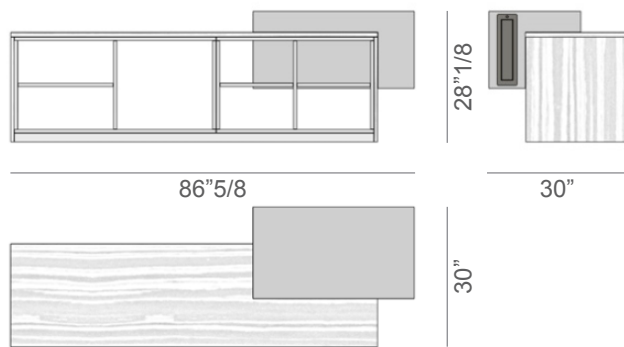

Inca

WOOD VENEER OR MELAMINE TOPS

Dimensions

- A: 78"3/4W x 43"1/4D x 29"3/4H
- B: 86"5/8W x 43"1/4D x 29"3/4H
- C: 94"1/2W x 43"1/4D x 29"3/4H
- D: 102"3/8W x 43"1/4D x 29"3/4H

With Qi® wireless charging device built into the top

A

B

C

D

Inca

WOOD VENEER OR MELAMINE TOPS WITH SOFT LEATHER FIXED PAD

Dimensions

- A: 78"3/4W x 43"1/4D x 29"3/4H
- B: 86"5/8W x 43"1/4D x 29"3/4H
- C: 94"1/2W x 43"1/4D x 29"3/4H
- D: 102"3/8W x 43"1/4D x 29"3/4H

With Qi® wireless charging device built into the top

A

B

C

D

Inca

SIDEBOARD CABINETS AND ITS RELATIVE PANELS

Dimensions

86"5/8W x 30"D x 28"1/8H

Right or left two-faced sideboard for 43"1/4 deep tops with lacquered connecting element equipped with a plug box with retractable rotation with two universal power sockets, two USB, one HDMI and one RJ45.