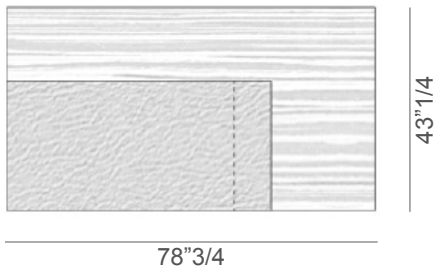

Inca

WOOD VENEER OR MELAMINE TOPS WITH SOFT LEATHER FIXED PAD

Dimensions

- A: 78"3/4W x 43"1/4D x 29"3/4H
- B: 86"5/8W x 43"1/4D x 29"3/4H
- C: 94"1/2W x 43"1/4D x 29"3/4H
- D: 102"3/8W x 43"1/4D x 29"3/4H

With Qi® wireless charging device built into the top

A