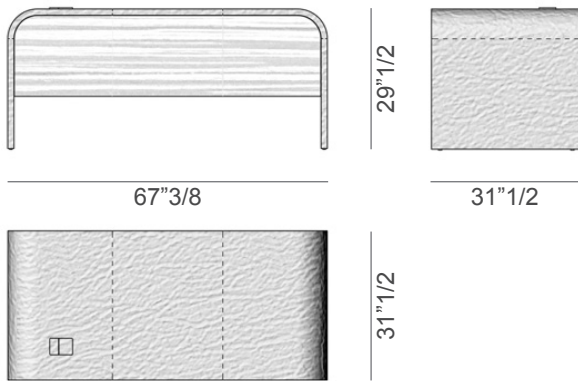

### *Description*

Desk with curved structure covered in saddle leather, with modesty panel and drawer on the right side of the user in veneered wood. Also available with only one drawer to the right. The top features a hidden Qi® wireless charging device and a plug box with one universal socket and two USB with cap covered in matching saddle leather. Made in Italy.

### Dimensions

67"3/8W x 31"1/2D x 29"1/2H

**Optional left side drawer:**  
16"3/4W x 26"5/8D x 6"5/8H