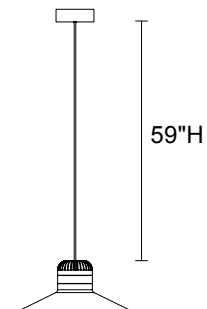

Finishes & Materials

Structure: Metal (Painted, Embossed painted, Glossy painted, Galvanic bath, Leaf decoration)

Bands: Leather

STANDARD CABLES