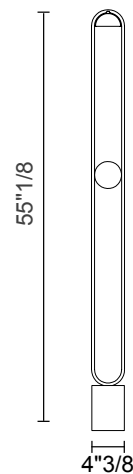

Luppiter

Design: Marco Zito

Description

Painted metal frame with metal lampshade and sphere available in metal or Alabaster. LED lighting.

A modular synthesis of geometric elements of different materials and finishes, Luppiter shines out in spaces of all sizes like a precious jewel suspended amidst refinement and harmony. Made in Italy.

STL 1 11

Finishes & Materials

Structure: Painted metal.
Lampshade: Metal
Sphere: Metal or rock

Dimensions

STL 1 11: Ø4"3/8 x 55"1/8H