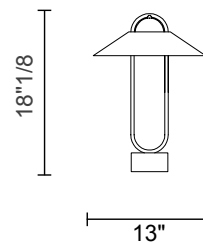

## *Description*

Painted metal frame with metal lampshade and sphere available in metal or Alabaster. LED lighting.

A modular synthesis of geometric elements of different materials and finishes, Luppiter shines out in spaces of all sizes like a precious jewel suspended amidst refinement and harmony. Made in Italy.

## *Dimensions*

**TL 1 33:** Ø13" x 18"1/8H

5 W CRI>90  
3000 K - 526 NOMINAL LM