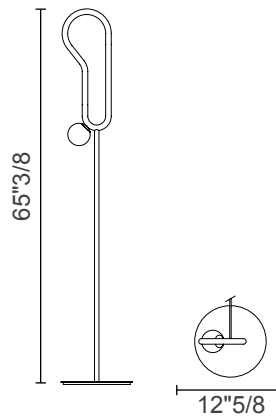

Lighting Source

Led 3000k: 5,5W CRI>90 3000K - 645 nominal LM

Led 2700k: 5,5W CRI>90 2700K - 612 nominal LM