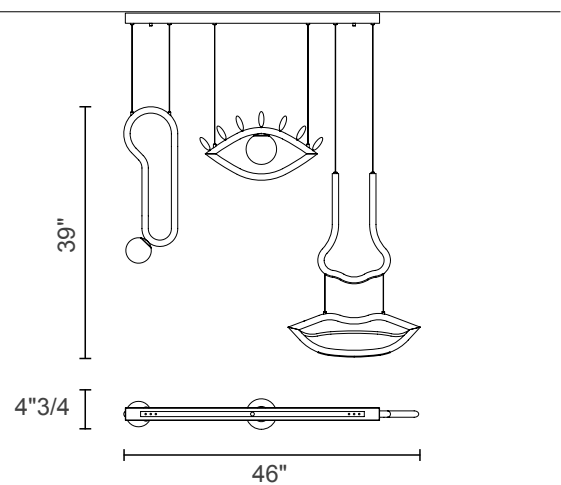

Finishes & Materials

Structure: Painted metal.

Diffuser: Murano triplex glass diffusers

Visio

Dimensions

Visio S FULL

71"5/8W x 4"3/4D x 39"H

Lighting Source

Led 3000k: 32,6W CRI>90 3000K - 3673 nominal LM

Led 2700k: 32,6W CRI>90 2700K - 3489 nominal LM

Visio S 1/2

46"W x 4"3/4D x 39"H

Lighting Source

Led 3000k: 21,6W CRI>90 3000K -2383 nominal LM

Led 2700k: 21,6W CRI>90 2700K -2263 nominal LM