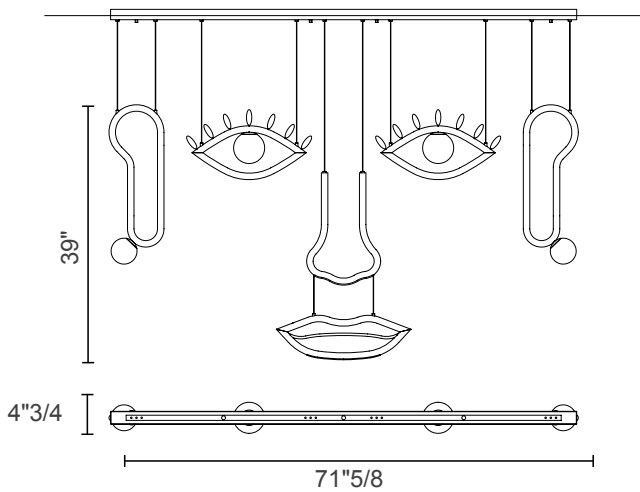

Finishes & Materials

Structure: Painted metal.

Diffuser: Murano triplex glass diffusers

Visio

Dimensions

Visio S FULL

71"5/8W x 4"3/4D x 39"H

Lighting Source

Led 3000k: 32,6W CRI>90 3000K - 3673 nominal LM

Led 2700k: 32,6W CRI>90 2700K - 3489 nominal LM

Visio S 1/2

46"W x 4"3/4D x 39"H

Lighting Source

Led 3000k: 21,6W CRI>90 3000K -2383 nominal LM

Led 2700k: 21,6W CRI>90 2700K -2263 nominal LM