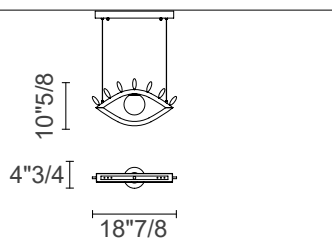

Visio

Dimensions

Visio S M1

18"7/8W x 4"3/4D x 10"5/8H

Lighting Source

Led 3000k: 5,5W CRI>90 3000K - 645 nominal LM

Led 2700k: 5,5W CRI>90 2700K - 612 nominal LM