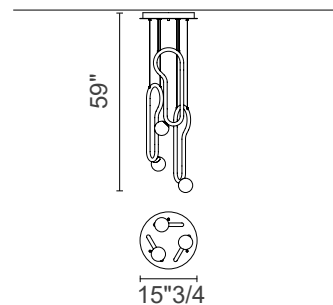

Finishes & Materials

Structure: Painted metal.

Diffuser: Murano triplex glass diffusers

Visio

Dimensions

Visio S M1

18"7/8W x 4"3/4D x 10"5/8H

Lighting Source

Visio S M2

11"W x 4"D x 24"H

Lighting Source

Led 3000k: 5,5W CRI>90 3000K - 645 nominal LM

Led 2700k: 5,5W CRI>90 2700K - 612 nominal LM

Visio C3 M1 RD 60

Ø23"5/8 x 59"H

Lighting Source

Led 3000k: 16,5 W CRI>90 3000 K – 1935 nominal LM

Led 2700k: 16,5 W CRI>90 2700 K – 1838 nominal LM

Visio C3 M2 RD 40

Ø15"3/4 x 59"H

Lighting Source

Led 3000k: 16,5 W CRI>90 3000 K – 1935 nominal LM

Led 2700k: 16,5 W CRI>90 2700 K – 1838 nominal LM

Visio

Dimensions

Visio C5 RD 80
Ø31"1/2 x 59"H

Lighting Source

Led 3000k: 27,5 W CRI>90 3000 K – 3225 nominal LM

Led 2700k: 27,5 W CRI>90 2700 K – 3063 nominal LM

STANDARD CABLES (S M1, S M2, S M4)