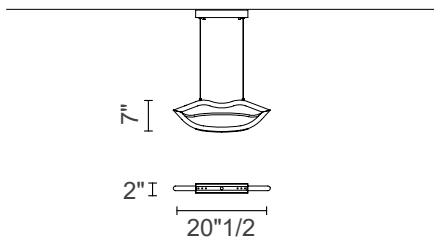

Finishes & Materials

Structure: Painted metal.

Diffuser: Murano triplex glass diffusers

Visio

Dimensions

Visio S M1

18"7/8W x 4"3/4D x 10"5/8H

Lighting Source

Led 3000k: 5,5W CRI>90 3000K - 645 nominal LM

Led 2700k: 5,5W CRI>90 2700K - 612 nominal LM

Visio S M4

20"1/2W x 2"D x 7"H

Lighting Source

Led 3000k: 6W CRI>90 3000K - 615 nominal LM

Led 2700k: 6W CRI>90 2700K - 584 nominal LM

Visio S M2

11"W x 4"D x 24"H

Lighting Source

Led 3000k: 5,5W CRI>90 3000K - 645 nominal LM

Led 2700k: 5,5W CRI>90 2700K - 612 nominal LM

Visio C3 M1 RD 60

Ø23"5/8 x 59"H

Lighting Source

Visio

Dimensions

Visio C5 RD 80
Ø31"1/2 x 59"H

Lighting Source

Led 3000k: 27,5 W CRI>90 3000 K – 3225 nominal LM

Led 2700k: 27,5 W CRI>90 2700 K – 3063 nominal LM

STANDARD CABLES (S M1, S M2, S M4)