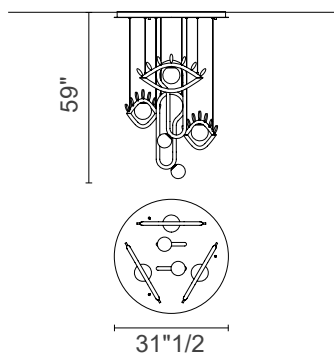

Finishes & Materials

Structure: Painted metal.

Diffuser: Murano triplex glass diffusers

Visio

Dimensions

Visio S M1

18"7/8W x 4"3/4D x 10"5/8H

Lighting Source

Visio S M2

11"W x 4"D x 24"H

Lighting Source

Led 3000k: 5,5W CRI>90 3000K - 645 nominal LM

Led 2700k: 5,5W CRI>90 2700K - 612 nominal LM

Visio C3 M1 RD 60

Ø23"5/8 x 59"H

Lighting Source

Led 3000k: 16,5 W CRI>90 3000 K – 1935 nominal LM

Led 2700k: 16,5 W CRI>90 2700 K – 1838 nominal LM

Visio C3 M2 RD 40

Ø15"3/4 x 59"H

Lighting Source

Led 3000k: 16,5 W CRI>90 3000 K – 1935 nominal LM

Led 2700k: 16,5 W CRI>90 2700 K – 1838 nominal LM

Visio

Dimensions

Visio C5 RD 80
Ø31"1/2 x 59"H

Lighting Source

Led 3000k: 27,5 W CRI>90 3000 K – 3225 nominal LM

Led 2700k: 27,5 W CRI>90 2700 K – 3063 nominal LM

STANDARD CABLES (S M1, S M2, S M4)