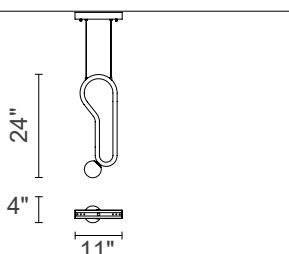

Finishes & Materials

Structure: Painted metal.

Diffuser: Murano triplex glass diffusers

Visio

Dimensions

Visio S M1

18"7/8W x 4"3/4D x 10"5/8H

Lighting Source

Visio S M2

11"W x 4"D x 24"H

Lighting Source

Led 3000k: 5,5W CRI>90 3000K - 645 nominal LM

Led 2700k: 5,5W CRI>90 2700K - 612 nominal LM

Visio C3 M1 RD 60

Ø23"5/8 x 59"H

Lighting Source

Visio

Dimensions

Visio C5 RD 80
Ø31"1/2 x 59"H

Lighting Source

Led 3000k: 27,5 W CRI>90 3000 K – 3225 nominal LM

Led 2700k: 27,5 W CRI>90 2700 K – 3063 nominal LM

STANDARD CABLES (S M1, S M2, S M4)