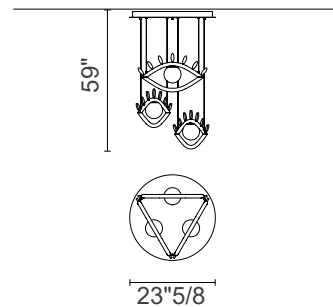

Lighting Source

Led 3000k: 16,5 W CRI>90 3000 K – 1935 nominal LM

Led 2700k: 16,5 W CRI>90 2700 K – 1838 nominal LM