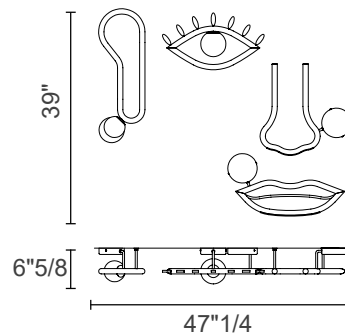

Finishes & Materials

Structure: Painted metal.

Diffuser: Murano triplex glass diffusers

Visio

Dimensions

Visio A FULL

71"5/8W x 6"5/8D x 39"H

Lighting Source

Led 3000k: 32,6W CRI>90 3000K - 3673 nominal LM

Led 2700k: 32,6W CRI>90 2700K - 3489 nominal LM

Visio A SX

47"1/4W x 6"5/8D x 39"H

Lighting Source

Led 3000k: 21,6W CRI>90 3000K -2383 nominal LM

Led 2700k: 21,6W CRI>90 2700K -2263 nominal LM

Visio A DX

47"1/4W x 6"5/8D x 39"H

Lighting Source

Led 3000k: 21,6W CRI>90 3000K -2383 nominal LM

Led 2700k: 21,6W CRI>90 2700K -2263 nominal LM