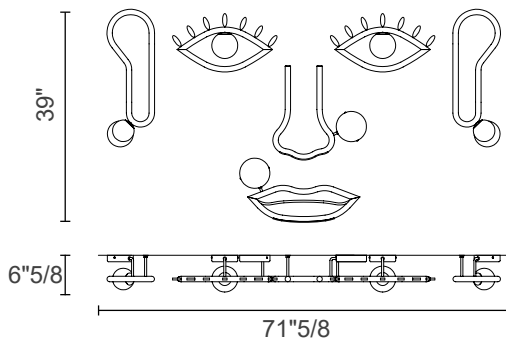

Finishes & Materials

Structure: Painted metal.

Diffuser: Murano triplex glass diffusers

Visio

Dimensions

Visio A FULL

71"5/8W x 6"5/8D x 39"H

Lighting Source

Led 3000k: 32,6W CRI>90 3000K - 3673 nominal LM

Led 2700k: 32,6W CRI>90 2700K - 3489 nominal LM

Visio A SX

47"1/4W x 6"5/8D x 39"H

Lighting Source

Led 3000k: 21,6W CRI>90 3000K -2383 nominal LM

Led 2700k: 21,6W CRI>90 2700K -2263 nominal LM

Visio A DX

47"1/4W x 6"5/8D x 39"H

Lighting Source

Led 3000k: 21,6W CRI>90 3000K -2383 nominal LM

Led 2700k: 21,6W CRI>90 2700K -2263 nominal LM