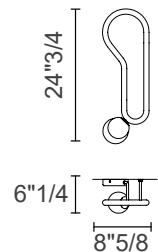

Finishes & Materials

Structure: Painted metal.

Diffuser: Murano triplex glass diffusers

Visio

Dimensions

Visio A M1

18"7/8W x 6"5/8D x 10"5/8H

Lighting Source

Led 3000k: 5,5W CRI>90 3000K - 645 nominal LM

Led 2700k: 5,5W CRI>90 2700K - 612 nominal LM

Visio A M2 DX

8"5/8W x 6"1/4D x 24"3/4H

Lighting Source

Led 3000k: 5,5W CRI>90 3000K - 645 nominal LM

Led 2700k: 5,5W CRI>90 2700K - 612 nominal LM

Visio A M2 SX

8"5/8W x 6"1/4D x 24"3/4H

Lighting Source

Led 3000k: 5,5W CRI>90 3000K - 645 nominal LM

Led 2700k: 5,5W CRI>90 2700K - 612 nominal LM

Visio A M3

14"3/4W x 4"3/4D x 17"H

Lighting Source