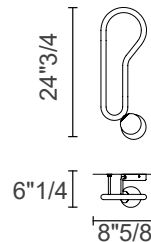

Finishes & Materials

Structure: Painted metal.

Diffuser: Murano triplex glass diffusers

Visio

Dimensions

Visio A M1

18"7/8W x 6"5/8D x 10"5/8H

Lighting Source

Led 3000k: 5,5W CRI>90 3000K - 645 nominal LM

Led 2700k: 5,5W CRI>90 2700K - 612 nominal LM

Visio A M2 DX

8"5/8W x 6"1/4D x 24"3/4H

Lighting Source

Led 3000k: 5,5W CRI>90 3000K - 645 nominal LM

Led 2700k: 5,5W CRI>90 2700K - 612 nominal LM

Visio A M2 SX

8"5/8W x 6"1/4D x 24"3/4H

Lighting Source

Led 3000k: 5,5W CRI>90 3000K - 645 nominal LM

Led 2700k: 5,5W CRI>90 2700K - 612 nominal LM

Visio A M3

14"3/4W x 4"3/4D x 17"H

Lighting Source