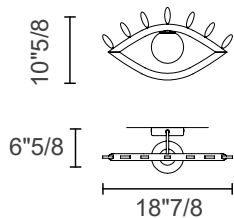

Finishes & Materials

Structure: Painted metal.

Diffuser: Murano triplex glass diffusers

Visio

Dimensions

Visio A M1

18"7/8W x 6"5/8D x 10"5/8H

Lighting Source

Led 3000k: 5,5W CRI>90 3000K - 645 nominal LM

Led 2700k: 5,5W CRI>90 2700K - 612 nominal LM

Visio A M2 DX

8"5/8W x 6"1/4D x 24"3/4H

Lighting Source

Led 3000k: 5,5W CRI>90 3000K - 645 nominal LM

Led 2700k: 5,5W CRI>90 2700K - 612 nominal LM

Visio A M2 SX

8"5/8W x 6"1/4D x 24"3/4H

Lighting Source

Led 3000k: 5,5W CRI>90 3000K - 645 nominal LM

Led 2700k: 5,5W CRI>90 2700K - 612 nominal LM

Visio A M3

14"3/4W x 4"3/4D x 17"H

Lighting Source