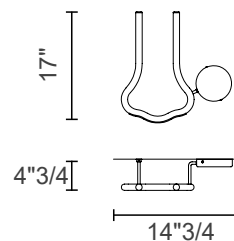

Lighting Source

Led 3000k: 4,6W CRI>90 3000K - 478 nominal LM

Led 2700k: 4,6W CRI>90 2700K - 454 nominal LM