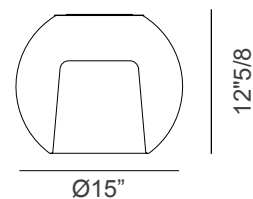

Glo

Design: Carlo Colombo

Description

Ceiling lamp with outer shade in a wide array of finishes and structure in metal.

Large light source: 1x 60W E26 LED.

Medium light source: 1x 25W E12 LED.

Mini light source: 1x 20W G9 LED.

Made in Italy.

Large

Medium

Mini

Dimensions

Large: Ø15 x 12"5/8H

Medium: Ø9"7/8 x 7"7/8H

Mini: Ø5"1/8 x 4"H