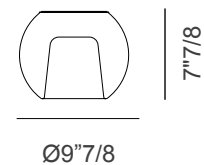

Glo

Design: Carlo Colombo

Description

Ceiling lamp with outer shade in a wide array of finishes and structure in metal.

Large light source: 1x 60W E26 LED.

Medium light source: 1x 25W E12 LED.

Mini light source: 1x 20W G9 LED.

Made in Italy.

Large

Medium

Mini

Dimensions

Large: Ø15 x 12"5/8H

Medium: Ø9"7/8 x 7"7/8H

Mini: Ø5"1/8 x 4"H