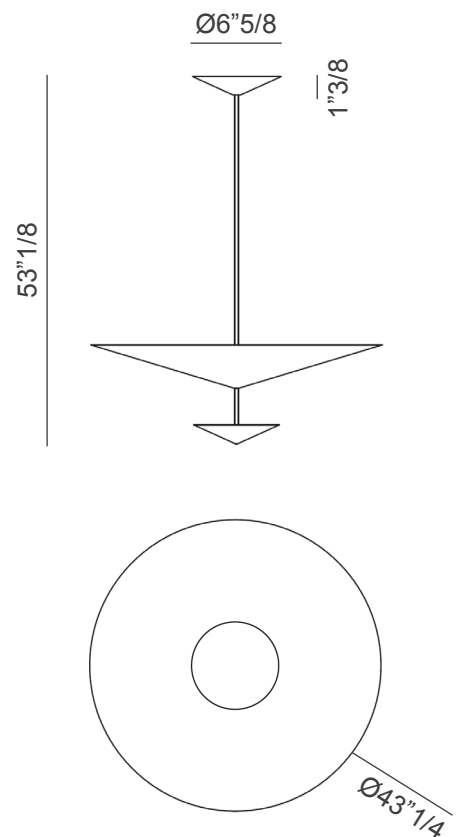

## *Description*

Suspension lamp with metal structure in the finishes: matt gold and black

## *Dimensions*

$\text{Ø}43\frac{1}{4}$  x  $53\frac{1}{8}$ H

Canopy:  $\text{Ø}6\frac{5}{8}$  x  $1\frac{3}{8}$ H

## **Light Source:**

14W - 1500 lm - 3000K / 25W - 2800 lm - 3000K