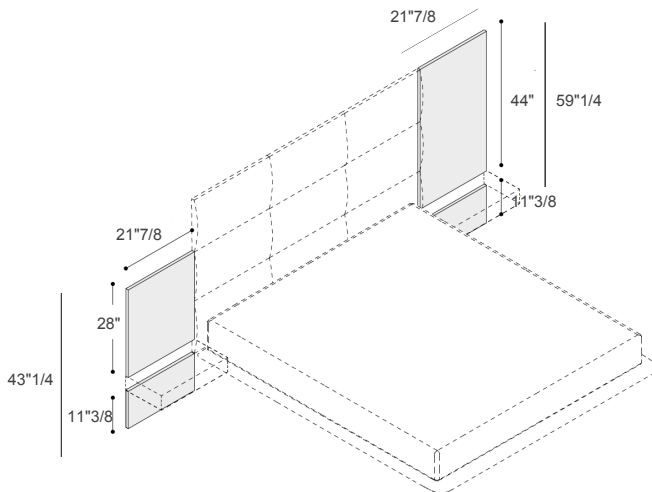

Finishes and materials

Structure & Headboard: Fabric or leather.

Baseboard: Methacrylate.

Dama

Dimensions

Headboard A

Queen: 66"1/2W x 87"5/8D x 43"1/4H
(To fit QUEEN size Mattress 61"3/8 x 74"3/8)

King: 85"5/8W x 87"5/8D x 43"1/4H
(To fit KING size Mattress 76"3/4 x 74"3/8)

Headboard B

Queen: 66"1/2W x 87"5/8D x 59"1/4H
(To fit QUEEN size Mattress 61"3/8 x 74"3/8)

King: 85"5/8W x 87"5/8D x 59"1/4H
(To fit KING size Mattress 76"3/4 x 74"3/8)

Boiserie + nightstand

Nightstand only