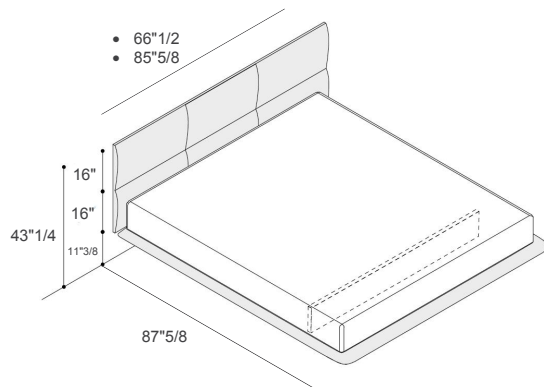

Finishes and materials

Structure & Headboard: Fabric or leather.

Baseboard: Methacrylate.

Dama

Dimensions

Headboard A

Queen: 66"1/2W x 87"5/8D x 43"1/4H
(To fit QUEEN size Mattress 61"3/8 x 74"3/8)

King: 85"5/8W x 87"5/8D x 43"1/4H
(To fit KING size Mattress 76"3/4 x 74"3/8)

Headboard B

Queen: 66"1/2W x 87"5/8D x 59"1/4H
(To fit QUEEN size Mattress 61"3/8 x 74"3/8)

King: 85"5/8W x 87"5/8D x 59"1/4H
(To fit KING size Mattress 76"3/4 x 74"3/8)

Boiserie + nightstand

Nightstand only