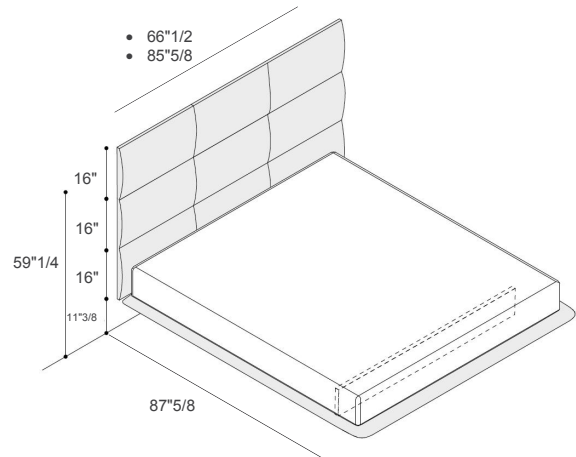

Finishes and materials

Structure & Headboard: Fabric or leather.

Baseboard: Methacrylate.

Dama

Dimensions

Headboard A

Queen: 66"1/2W x 87"5/8D x 43"1/4H
(To fit QUEEN size Mattress 61"3/8 x 74"3/8)

King: 85"5/8W x 87"5/8D x 43"1/4H
(To fit KING size Mattress 76"3/4 x 74"3/8)

Headboard B

Queen: 66"1/2W x 87"5/8D x 59"1/4H
(To fit QUEEN size Mattress 61"3/8 x 74"3/8)

King: 85"5/8W x 87"5/8D x 59"1/4H
(To fit KING size Mattress 76"3/4 x 74"3/8)

Boiserie + nightstand

Nightstand only