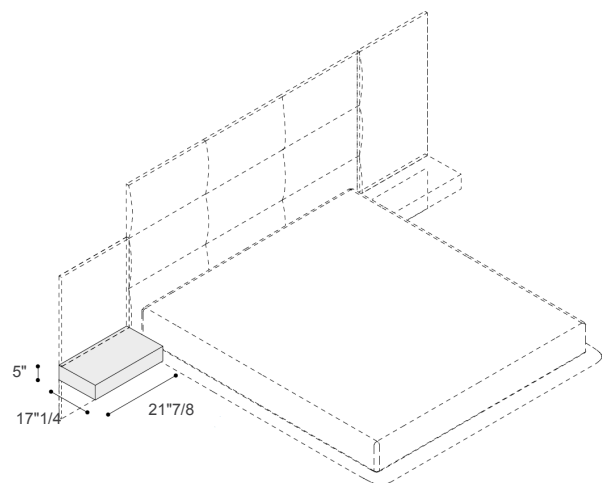

Finishes and materials

Structure & Headboard: Fabric or leather.

Baseboard: Methacrylate.

Dama

Dimensions

Headboard A

Queen: 66"1/2W x 87"5/8D x 43"1/4H
(To fit QUEEN size Mattress 61"3/8 x 74"3/8)

King: 85"5/8W x 87"5/8D x 43"1/4H
(To fit KING size Mattress 76"3/4 x 74"3/8)

Headboard B

Queen: 66"1/2W x 87"5/8D x 59"1/4H
(To fit QUEEN size Mattress 61"3/8 x 74"3/8)

King: 85"5/8W x 87"5/8D x 59"1/4H
(To fit KING size Mattress 76"3/4 x 74"3/8)

Boiserie + nightstand

Nightstand only