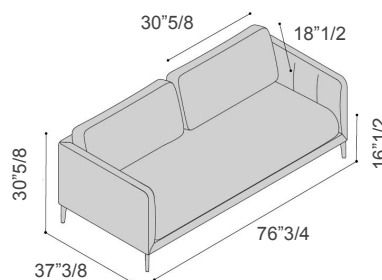

Raffaello

Design: Presotto Studio

Description

Raffaello paints a comfy picture in two different versions: the sofa backrest can be dressed with either 2 band cushions or 3 pad cushions.

The black painted metal feet add a contemporary touch to elegantly elevate the style of the furniture.

Made in Italy.

Dimensions

76³/₄W x 37³/₈D x 30⁵/₈H

Seat height: 16¹/₂

With 2 backrest cushions

Backrest cushion (A):

30⁵/₈W x 18¹/₂H

Backrest cushion (B):

22³/₈W x 18¹/₂H

With 3 backrest cushions

Finishes and materials

Upholstery: Fabric and leather.

Feet: Powder coated metal.

Backrest cushion: Foam and feather.