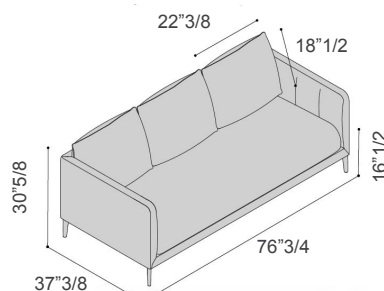

Made in Italy.

Dimensions

76³/₄W x 37³/₈D x 30⁵/₈H

Seat height: 16¹/₂

With 2 backrest cushions

Backrest cushion (A):

30⁵/₈W x 18¹/₂H

Backrest cushion (B):

22³/₈W x 18¹/₂H

With 3 backrest cushions

Finishes and materials

Upholstery: Fabric and leather.

Feet: Powder coated metal.

Backrest cushion: Foam and feather.